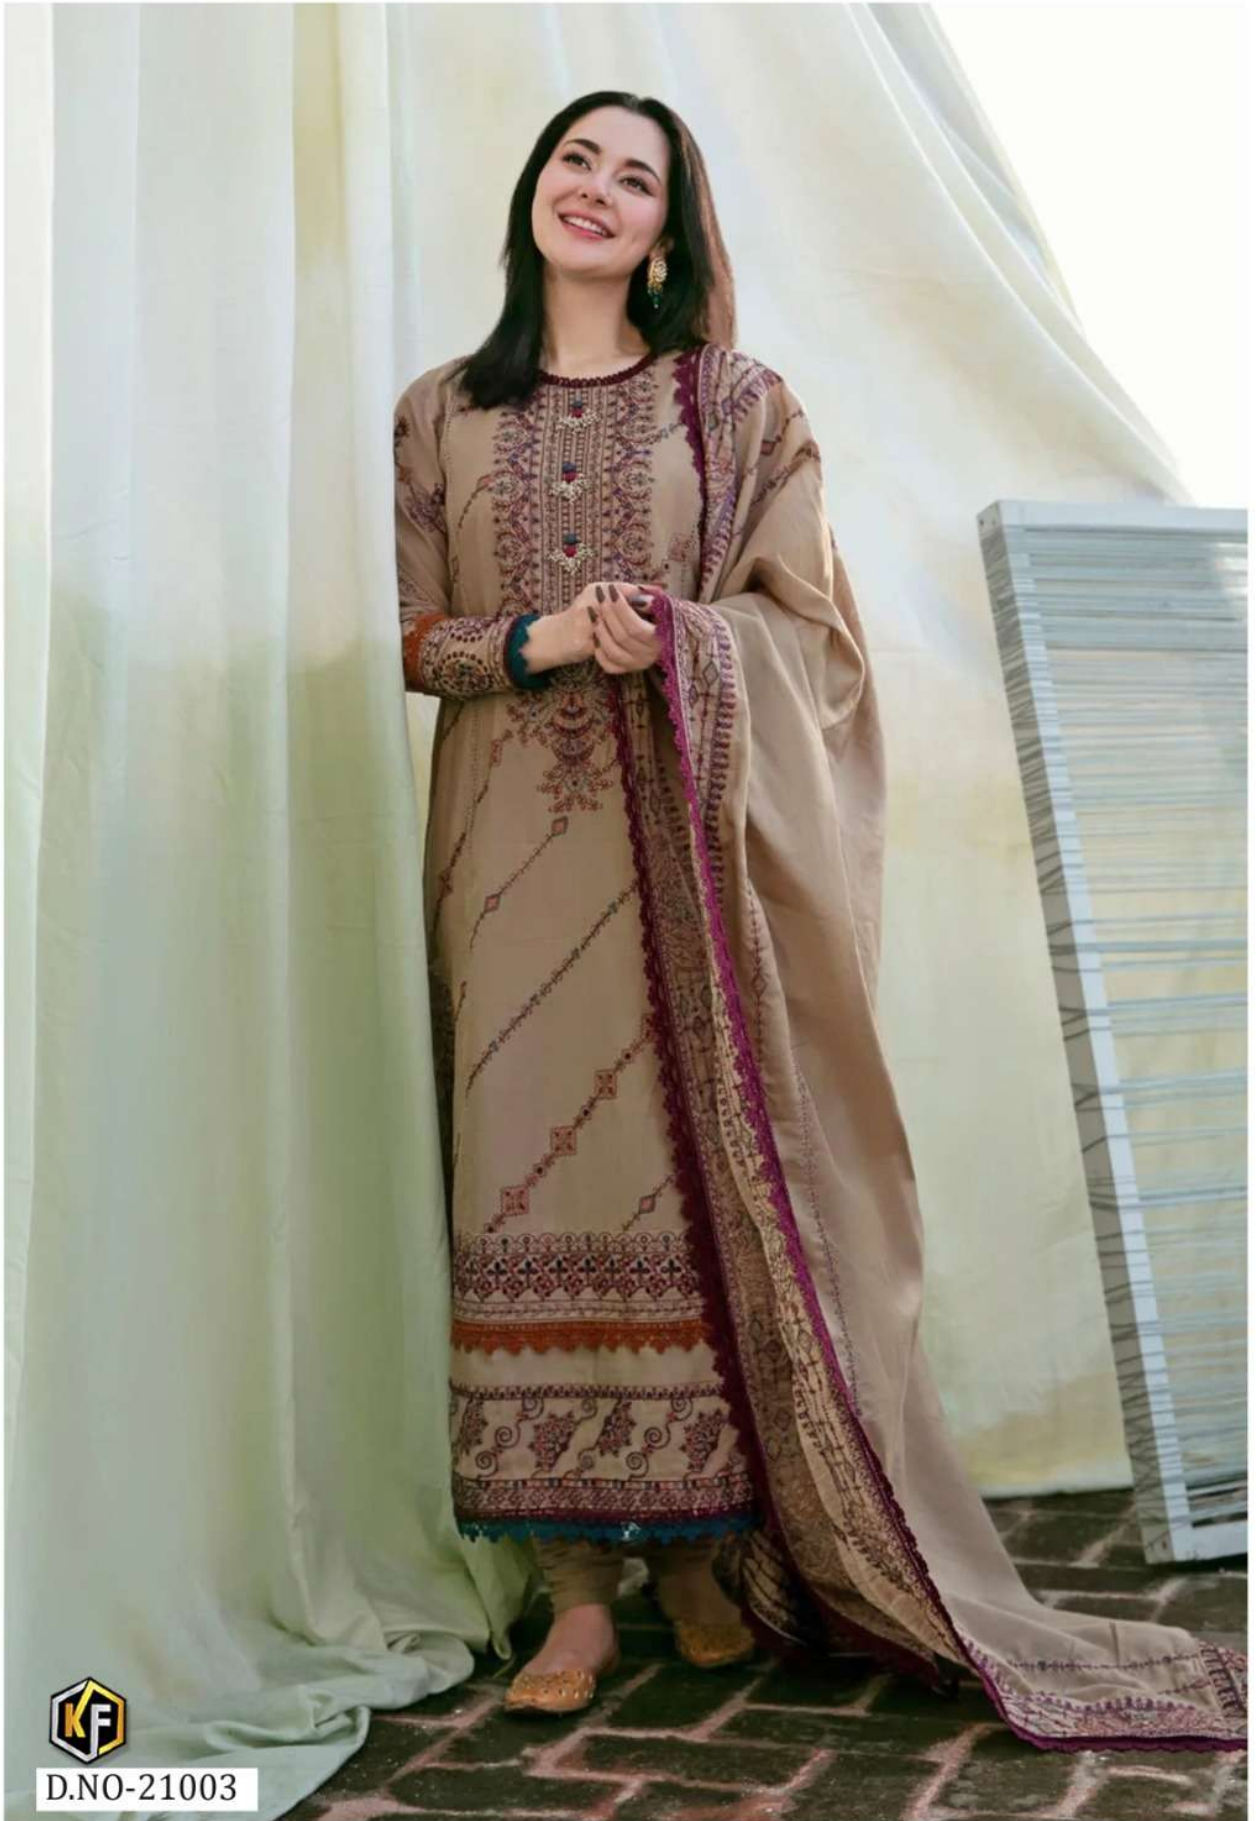

100% COTTON

MARYUM & MARIA

Heavy Cotton Luxury Collection.

VOL-21

A PRODUCT BY-KEVAL FAB

D.NO-21003

D.NO-21005

D.NO-21002

D.NO-21004

D.NO-21006

100% COTTON

MARYUM & MARIA

Heavy Cotton Luxury Collection. VOL-21

D.NO-21001

D.NO-21002

D.NO-21003

D.NO-21004

D.NO-21005

D.NO-21006

100% COTTON

MARYUM & MARIA

Heavy Cotton Luxury Collection.

VOL-21

A PRODUCT BY-KEVAL FAB