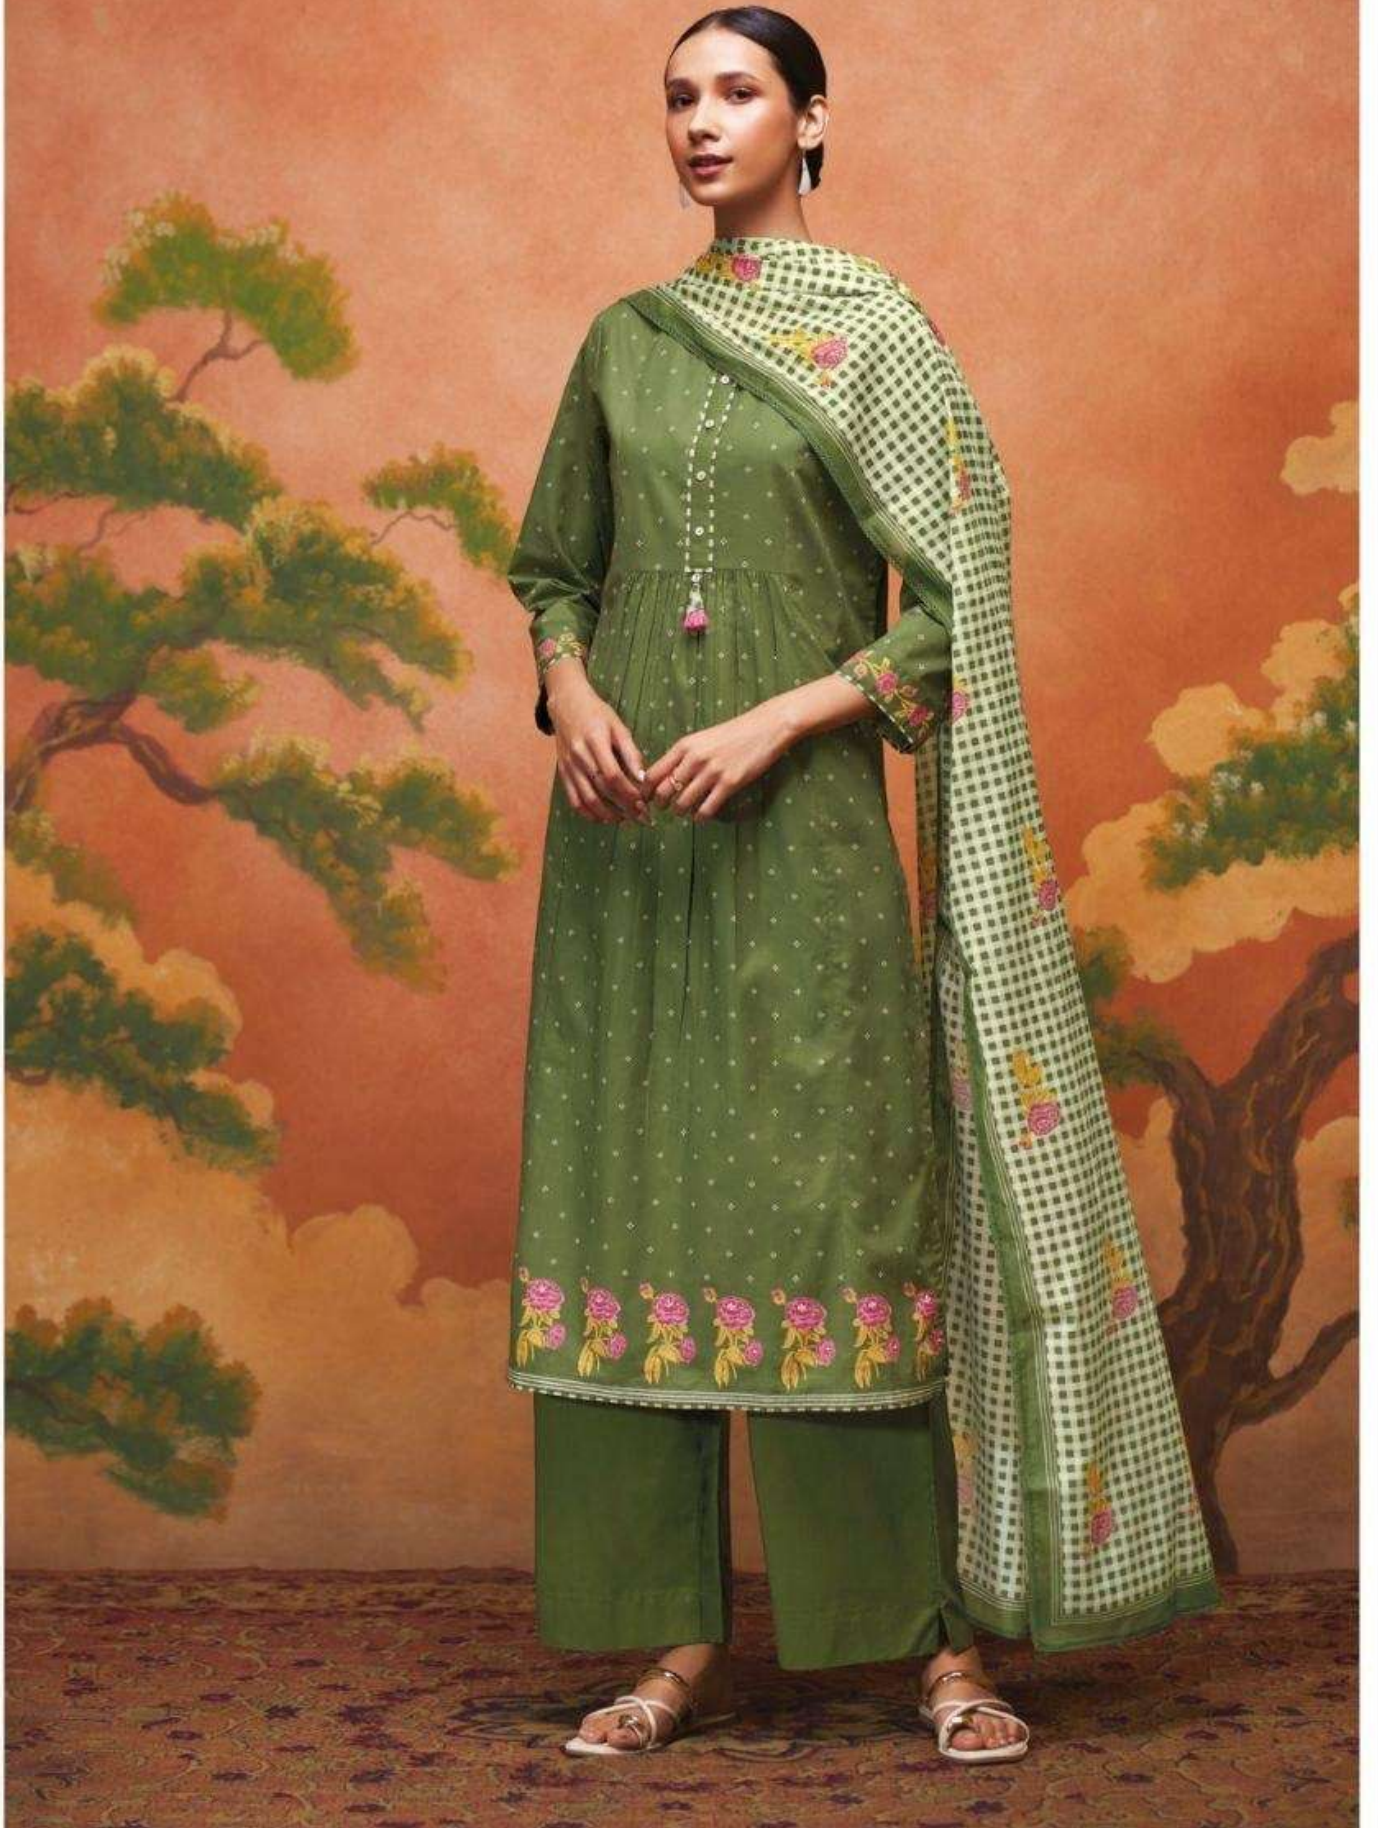

Ganga[®]

S4881-D

Ganga[®]

S4881-B

Ganga[®]

S4881-A

Ganga[®]

S4881-A

Ganga[®]

S4881-C

Ganga[®]
S4881-D

Ganga®

Ganga®
Kivika
S4881

Kivika
S4881

DESCRIPTION

~TOP~

PREMIUM COTTON PRINTED WITH HAND WORK,
SOLID & PRINTED BORDER ON NECK, DAMAN &
SLEEVES, BUTTON WORK.

~BOTTOM~

PREMIUM COTTON SOLID COLOR

~DUPATTA~

PREMIUM COTTON MUL PRINTED WITH CROCHET
LACE BORDER.

WHOLESALE PRICE
1590/- EACH+GST(EXTRA)