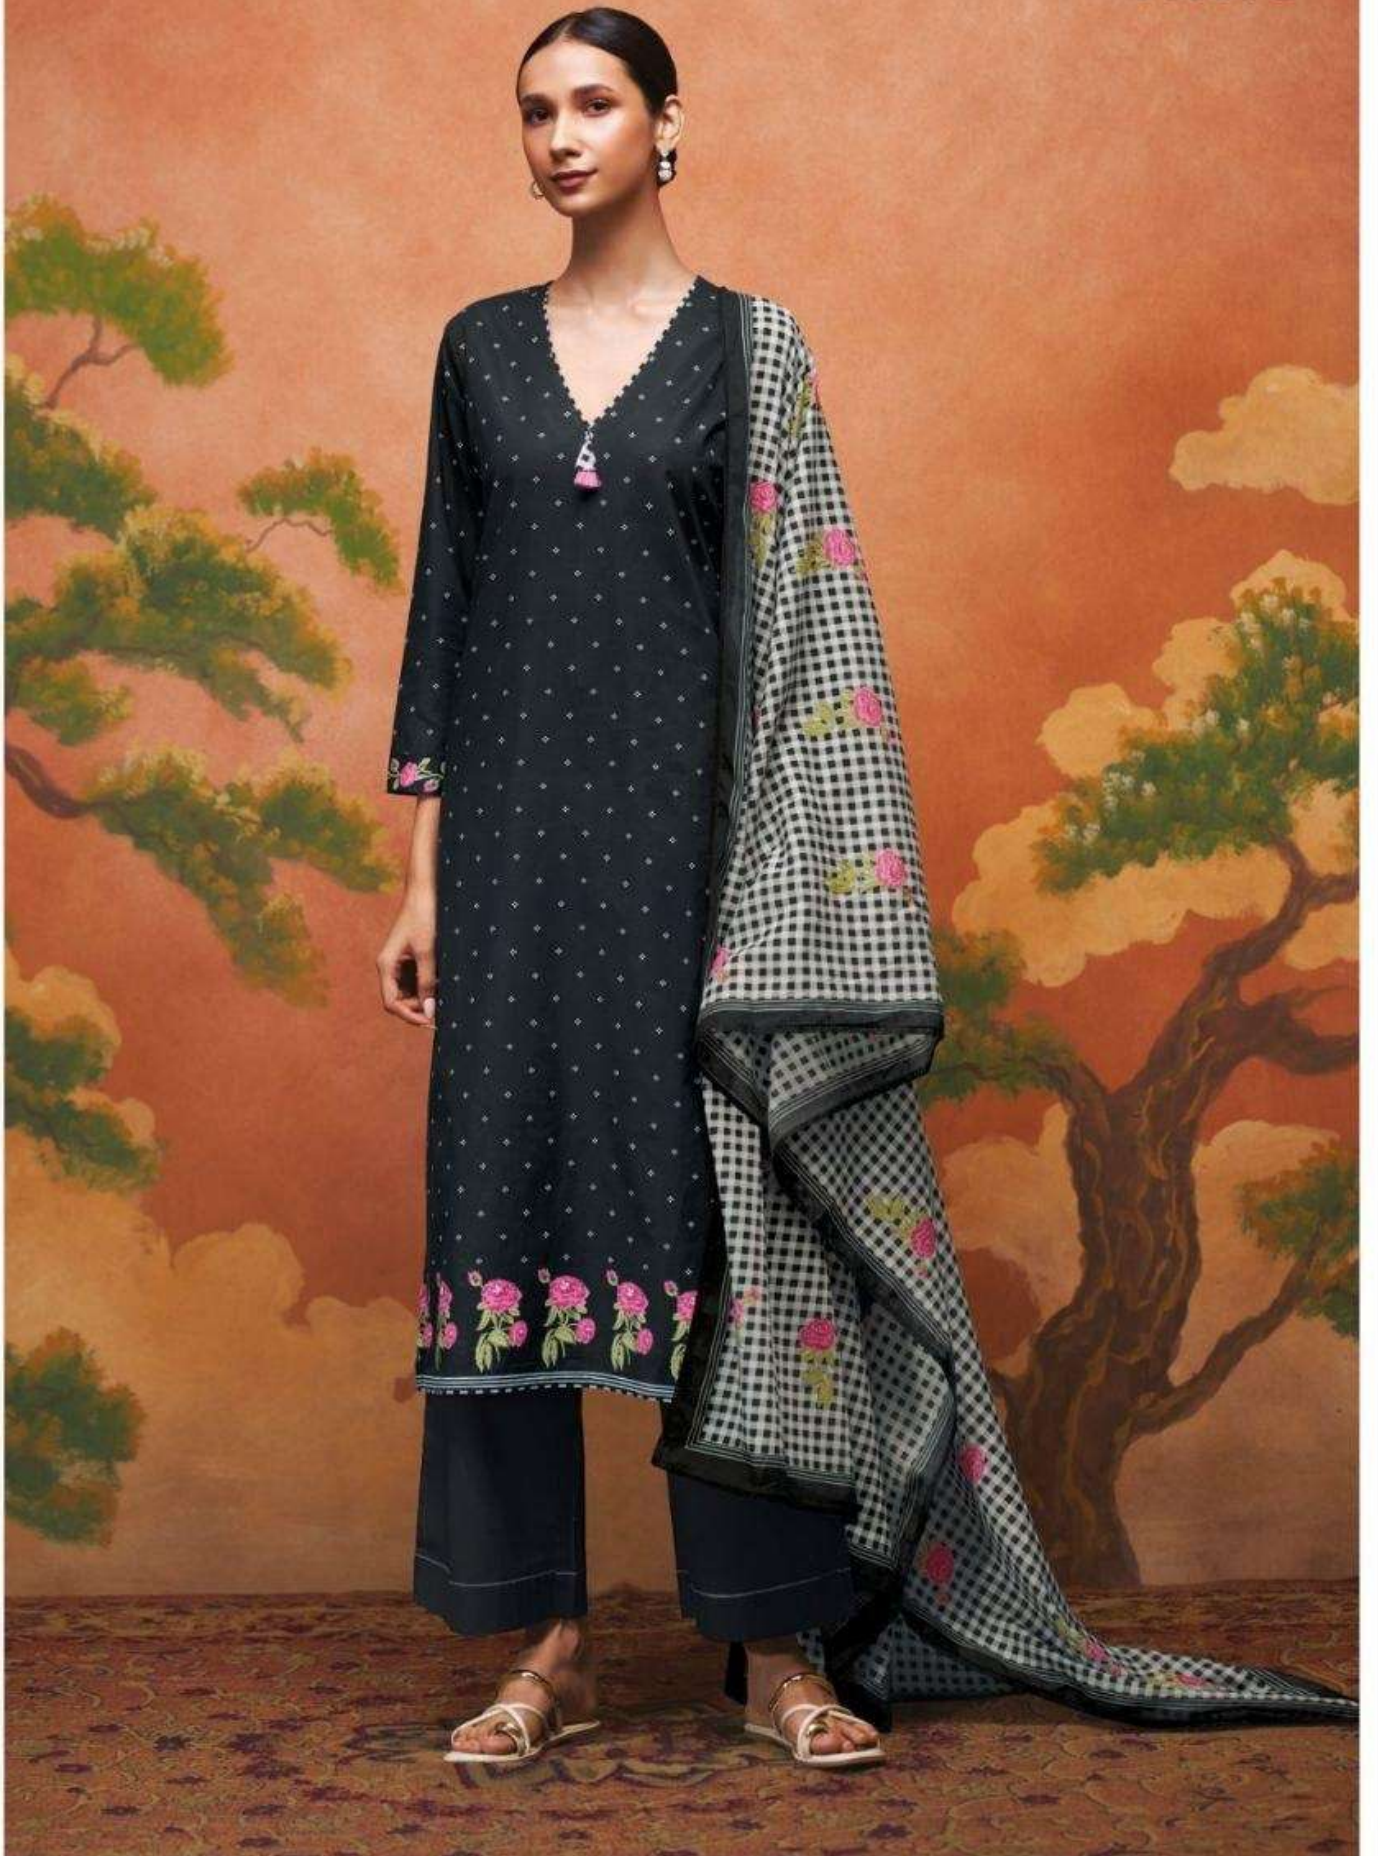

Ganga®

S4881-B