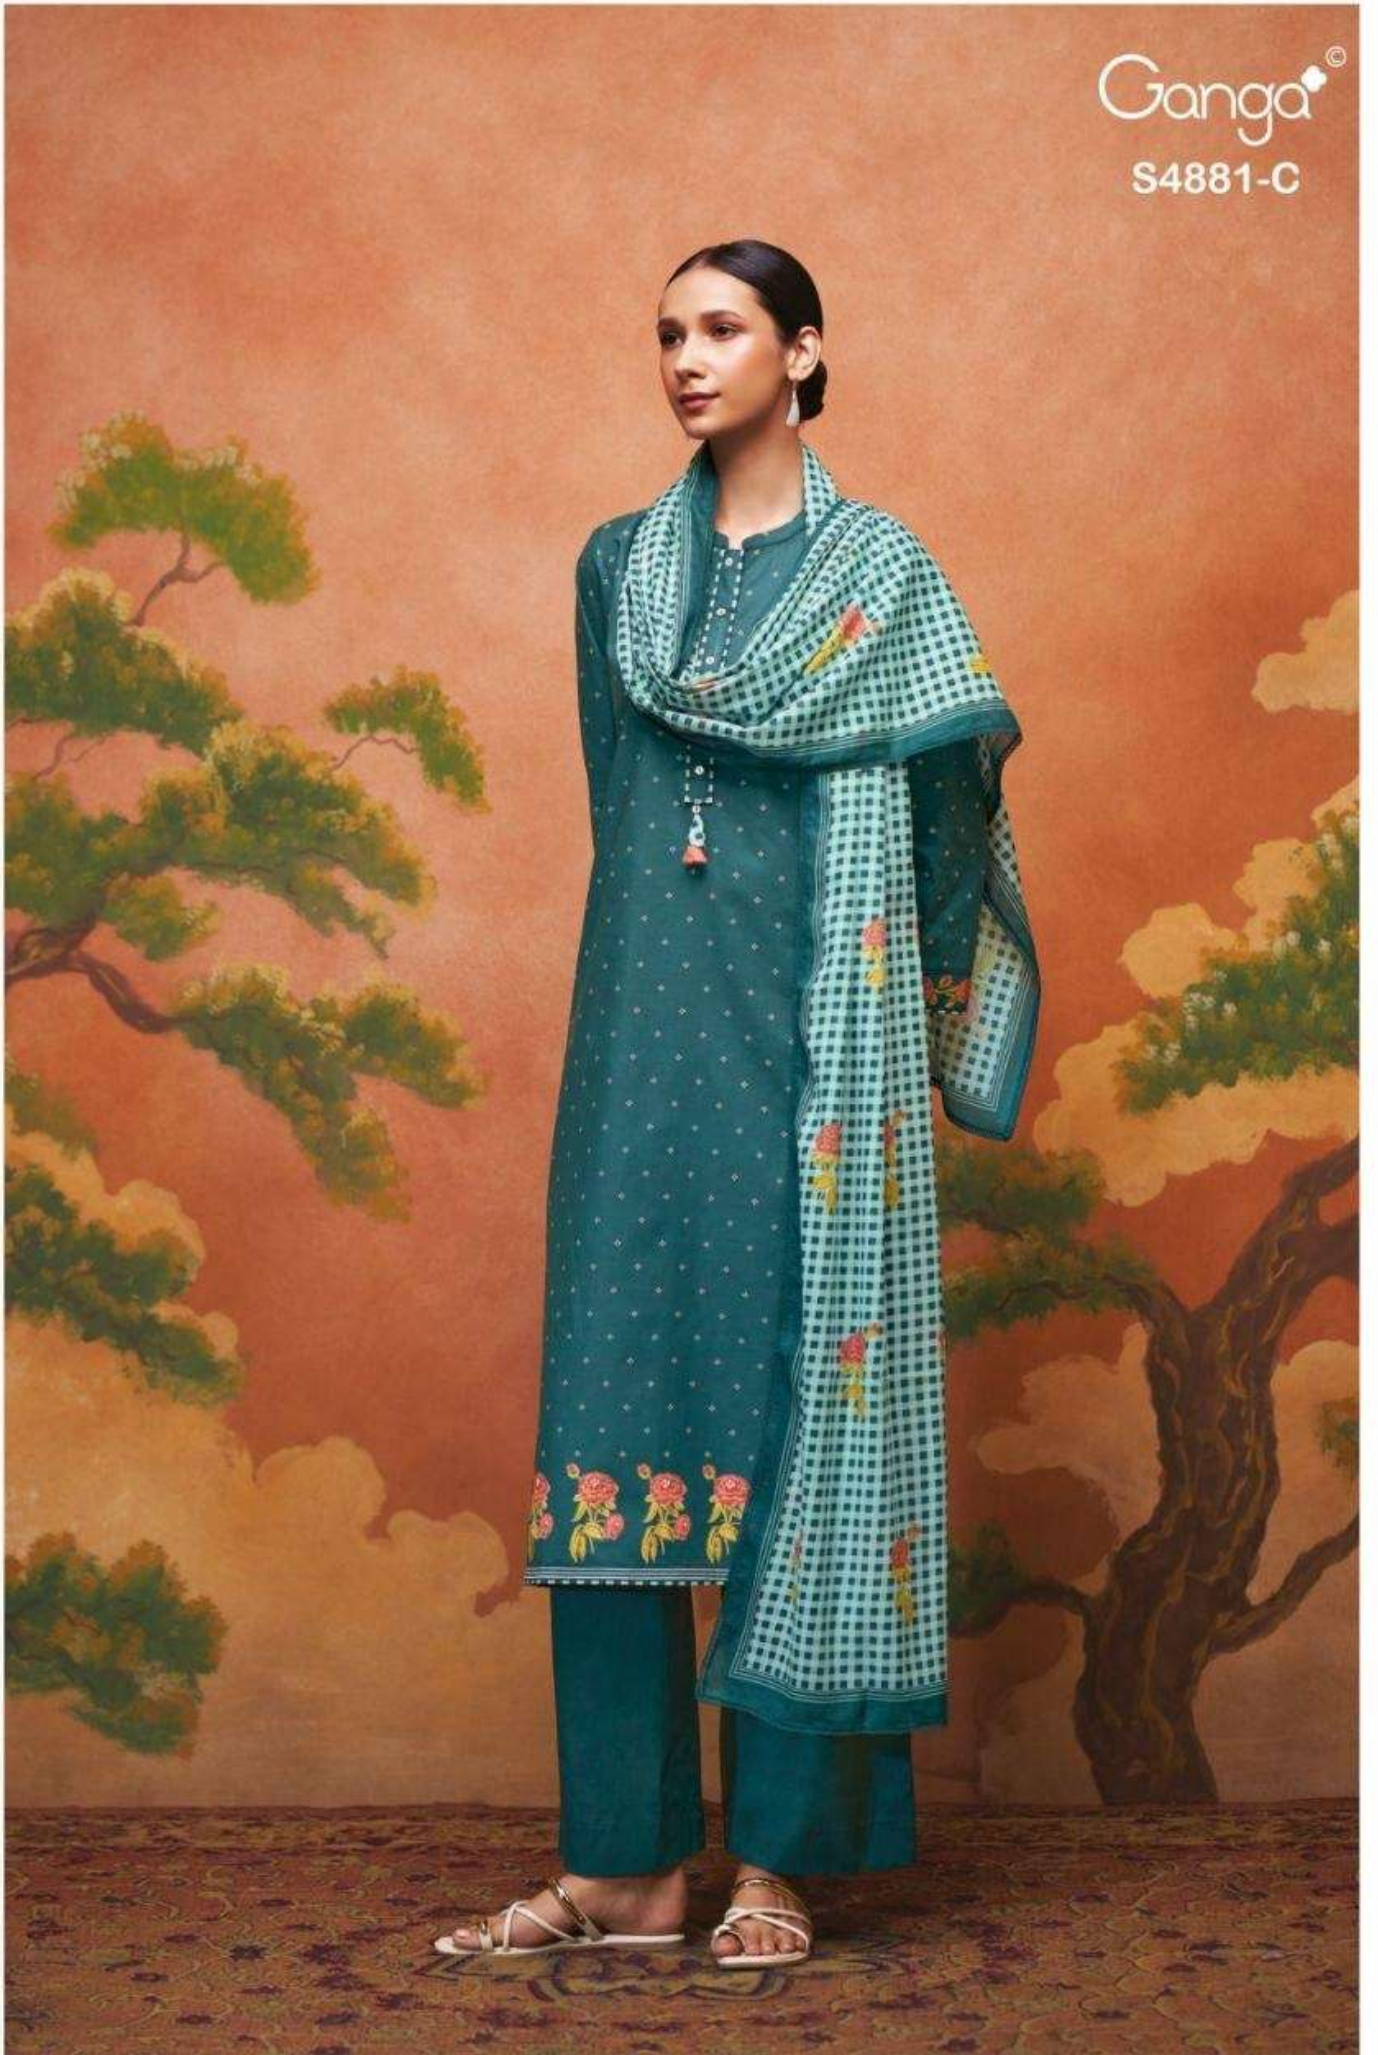

Ganga®
S4881-C