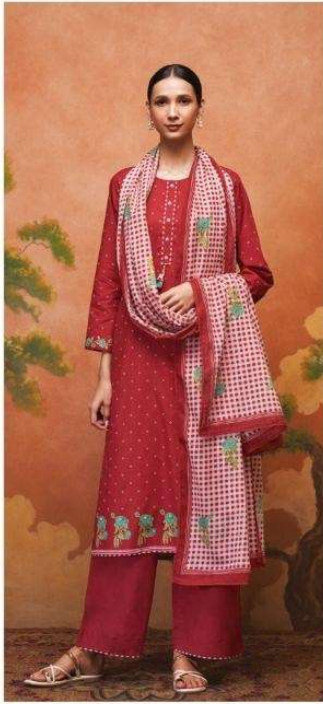

S4881-A

Ganga®
Kivika
S4881- A/B/C/D