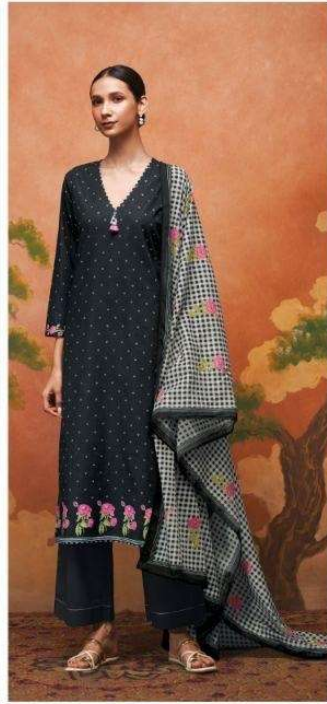

S4881-B

Ganga®
Kivika
S4881- A/B/C/D