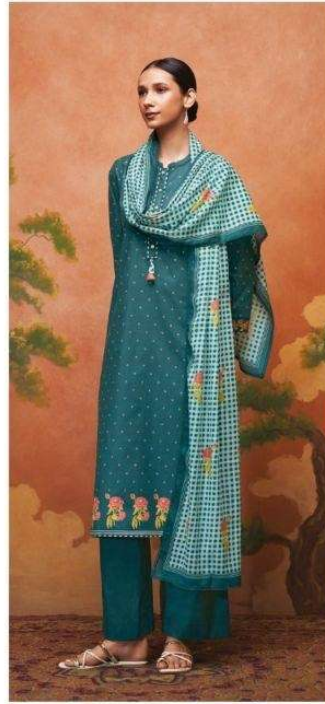

S4881-C

Ganga®
Kivika
S4881- A/B/C/D