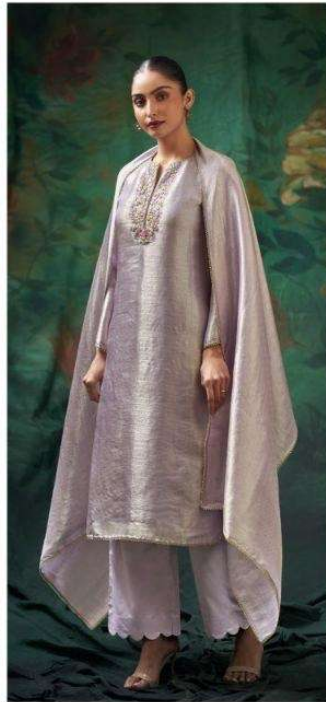

S4510-B

Ganga®
Jeyra
S4510- A/B/C