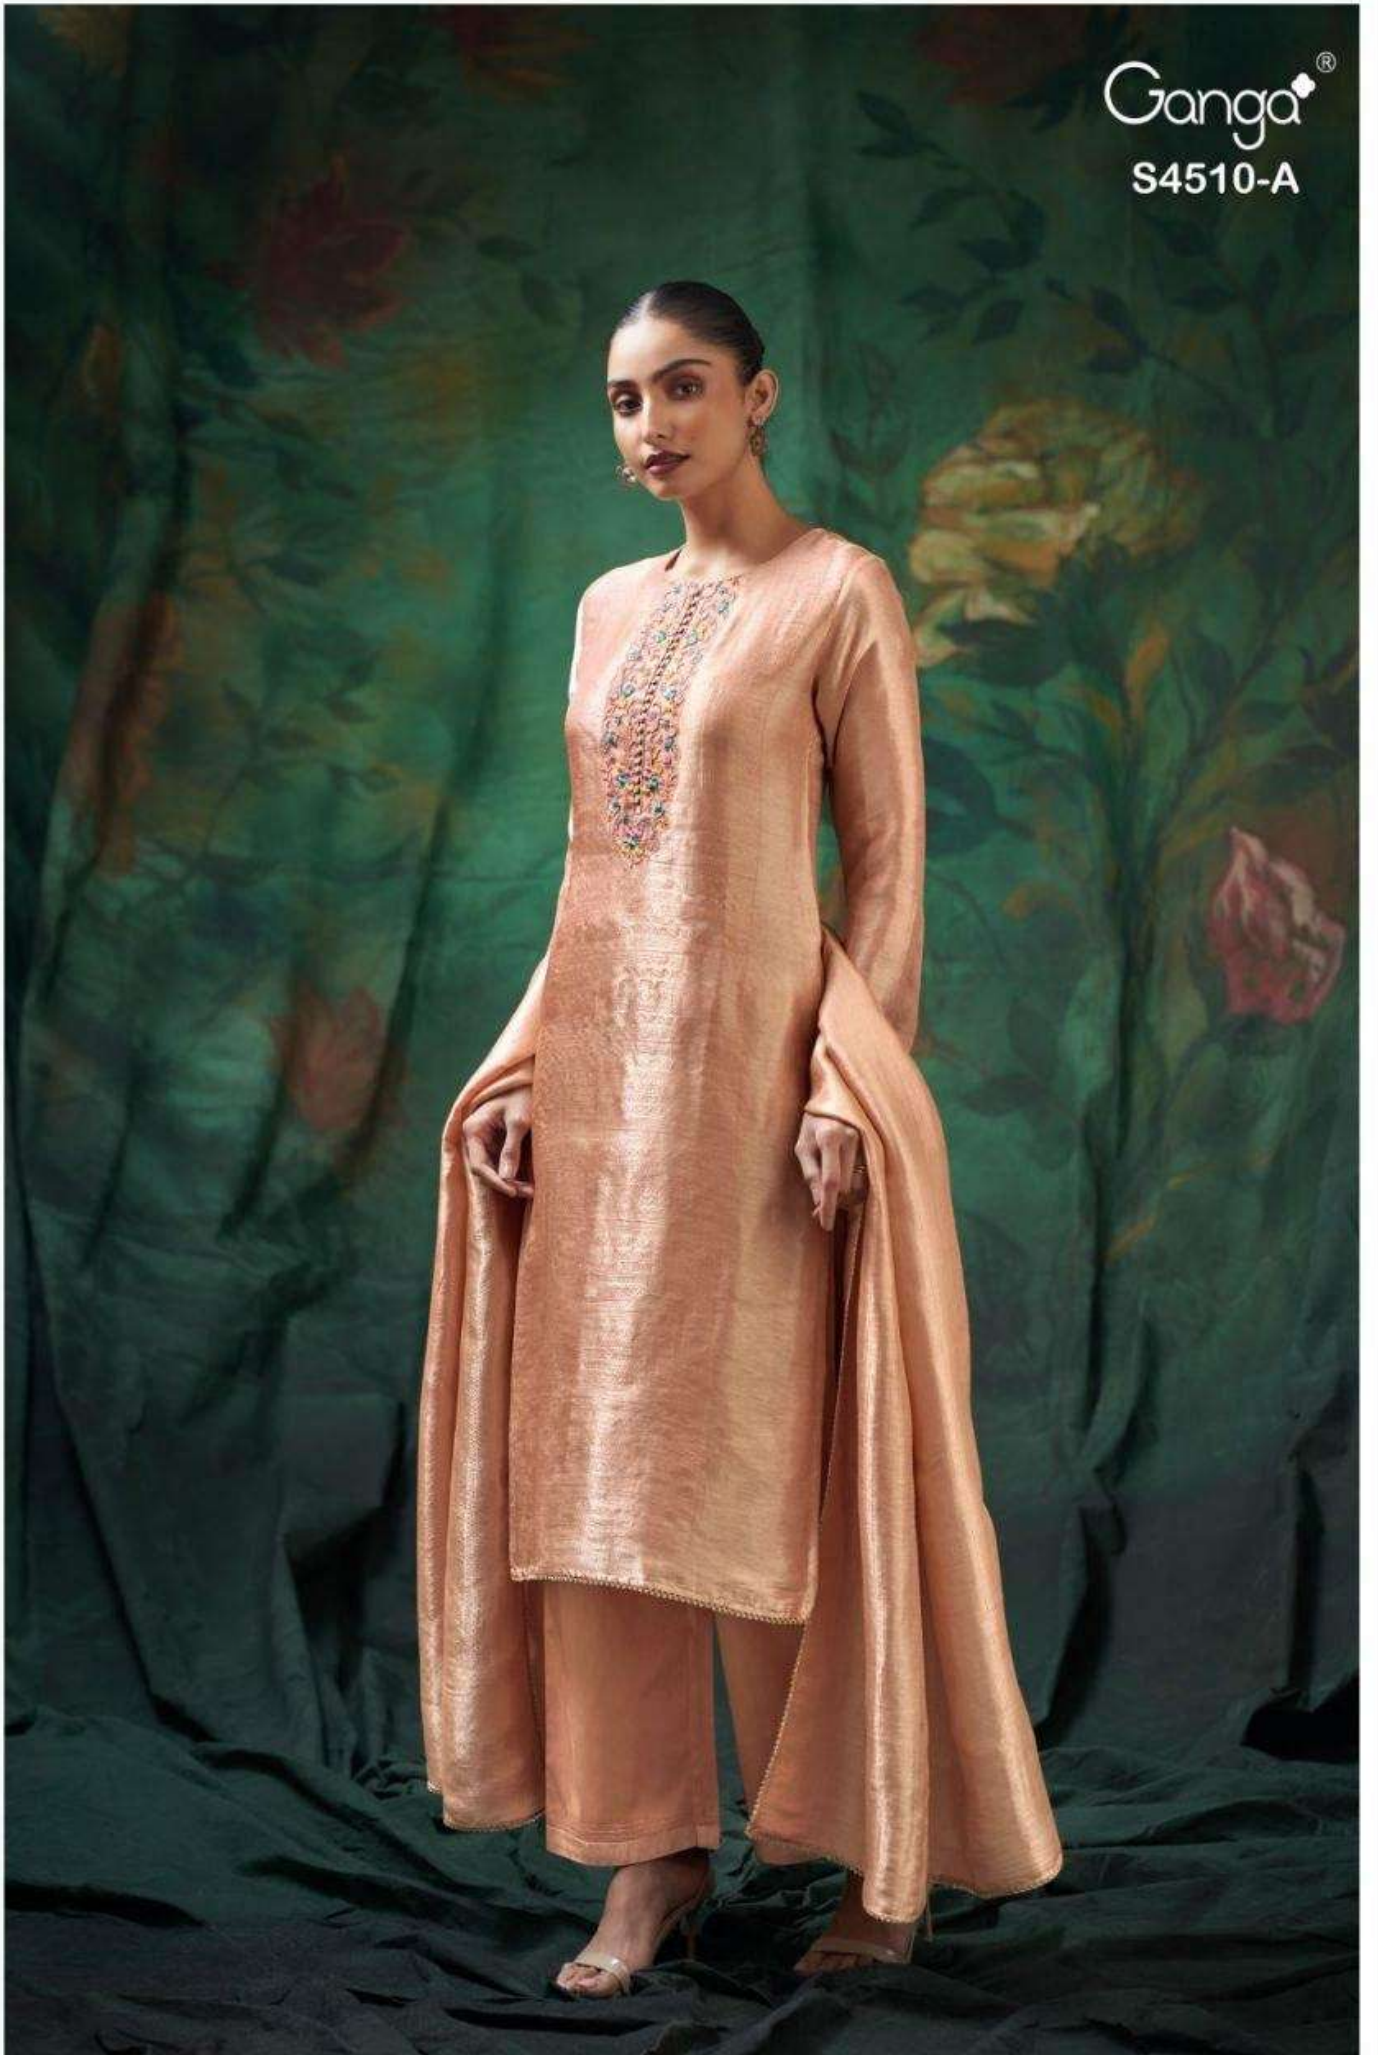

Ganga®
S4510-A