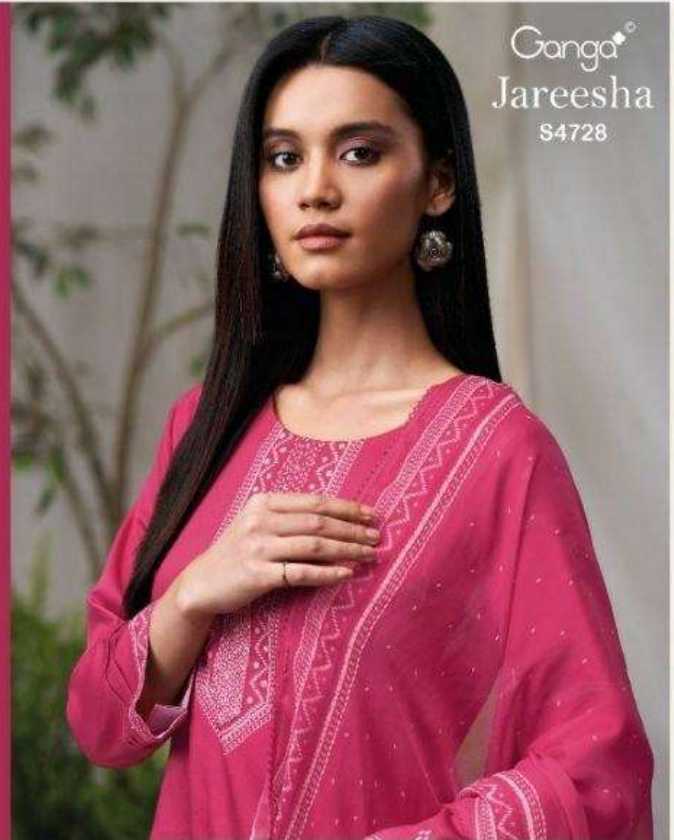

Ganga[®]
Jareesha
S4728

Ganga®

Ganga®
Jareesha
S4728

Jareesha
S4728

DESCRIPTION

~TOP~

PREMIUM COTTON SATIN PRINTED WITH
HAND EMBROIDERY, SCHIFFLI EMBROIDERY ON
DAMAN & SLEEVES.

~BOTTOM~

PREMIUM COTTON SATIN SOLID COLOR

~DUPATTA~

PREMIUM PURE CHIFFON PRINTED WITH
CROCHET LACE BORDER.

WHOLESALE PRICE
1705/- EACH+GST(EXTRA)

HSN CODE- 520851

MOQ : 64 PCS

TOTAL SUITS-04

Ganga[®]