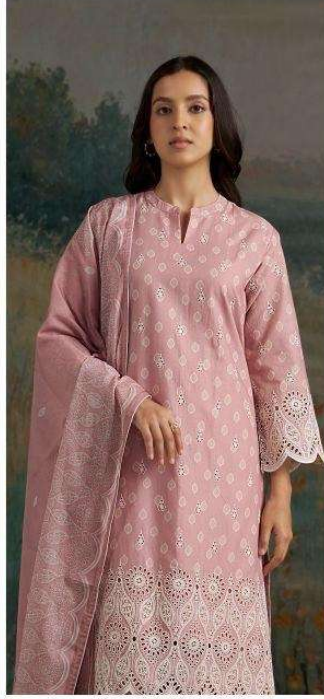

S4826-B

Ganga®
AADITA
S4826-A/B/C