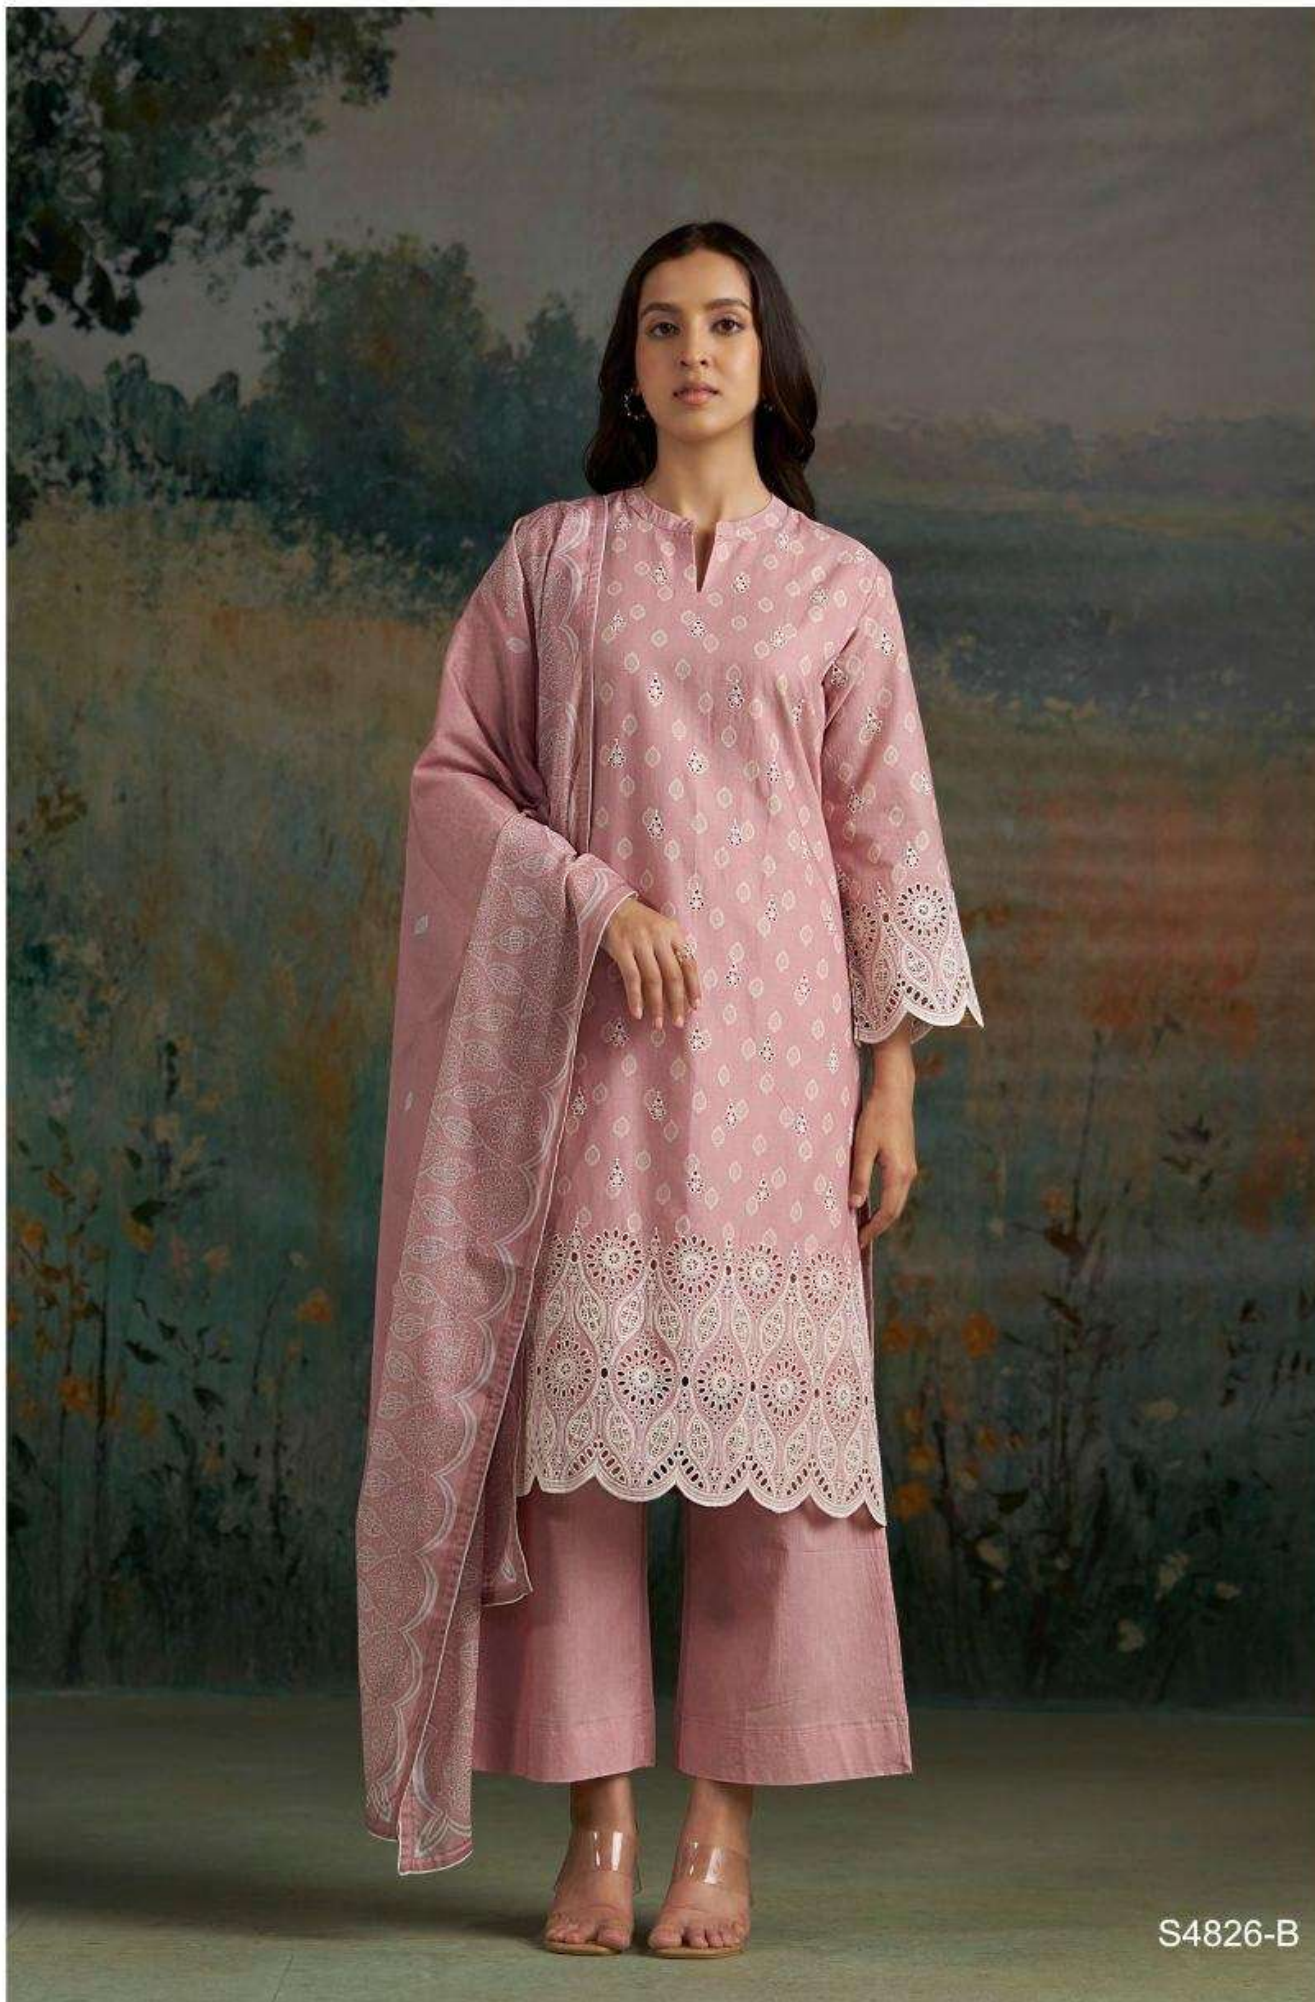

Ganga®

AADITA  
S4826

S4826-B

Ganga®

AADITA  
S4826

Ganga®  
AADITA  
S4826

—DESCRIPTION—

~TOP~

PREMIUM COTTON PRINTED WITH SCHIFFLI EMBROIDERY ON DAMAN & SLEEVES WITH SOLID COLOR BORDER.

~BOTTOM~

PREMIUM COTTON SOLID COLOR

~DUPATTA~

PREMIUM PURE CHIFFON PRINTED WITH SOLID COLOR BORDER.

**WHOLESALE PRICE**  
**2030/- EACH+GST(EXTRA)**