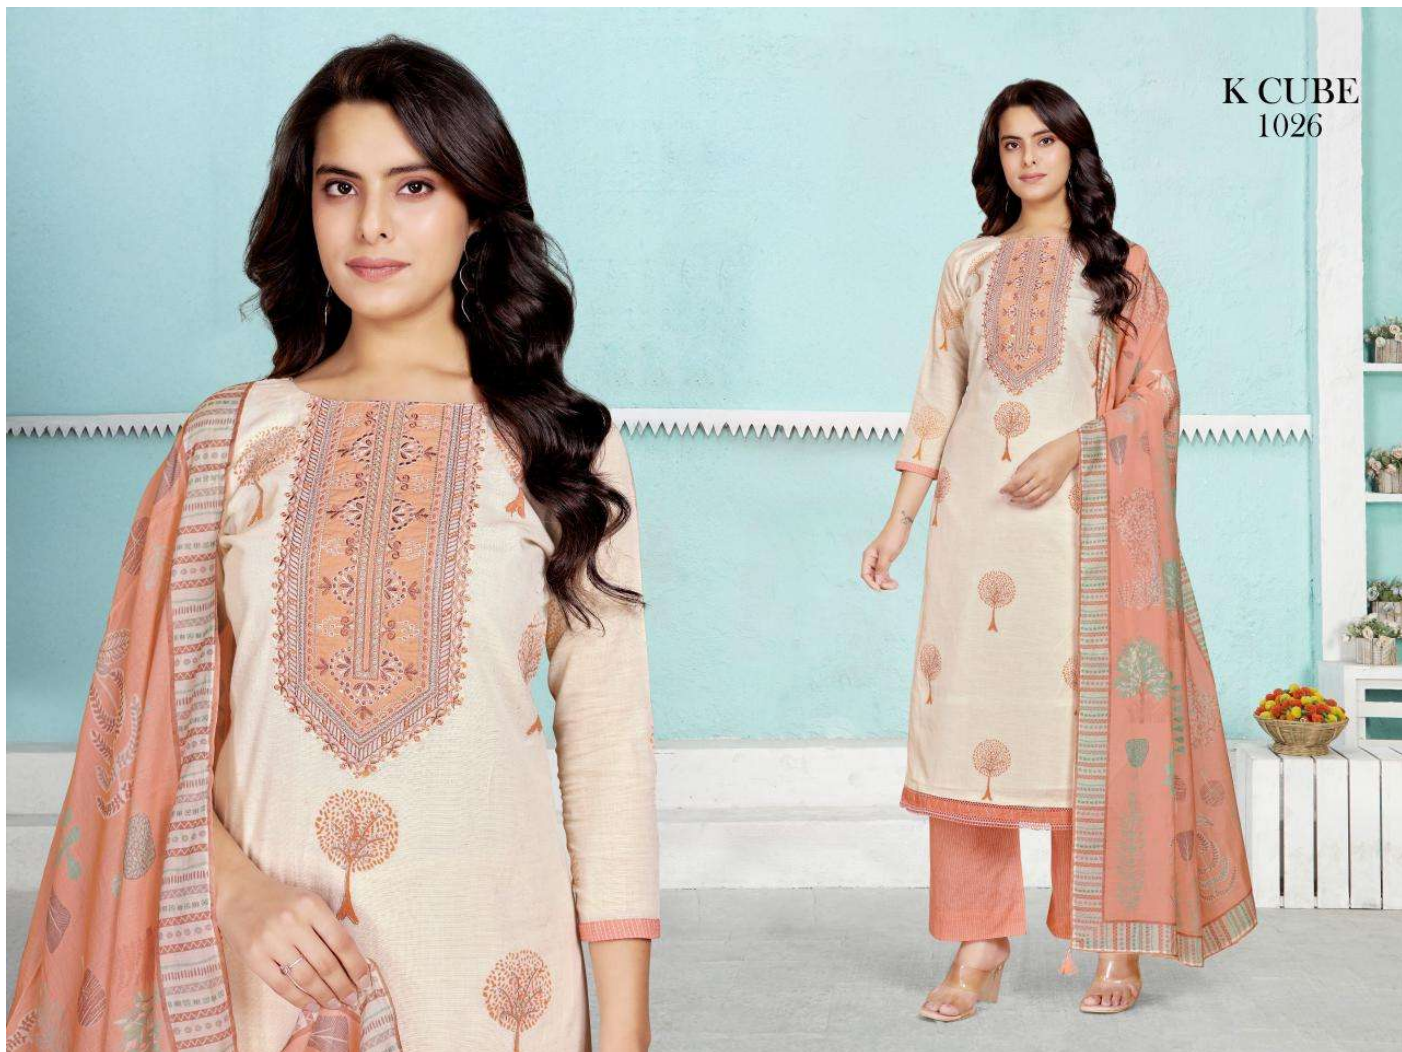

K CUBE

VEDIKA

K CUBE
1026

K CUBE
1026

K CUBE
1026

K CUBE

VEDIKA

K CUBE
1026

VEDIKA

RATE LIST

DESIGN NO

1026

DESCRIPTION

TOP-PURE LINEN BLOCK HAND PRINT WITH
EMBROIDERY & HAND WORK WITH
KALI MUNDI WORK

BOTTOM-PURE KATHA LINING DYED

DUPATTA- PURE MULL DUPATTA DIGITALLY
PRINTED WITH LATKAN