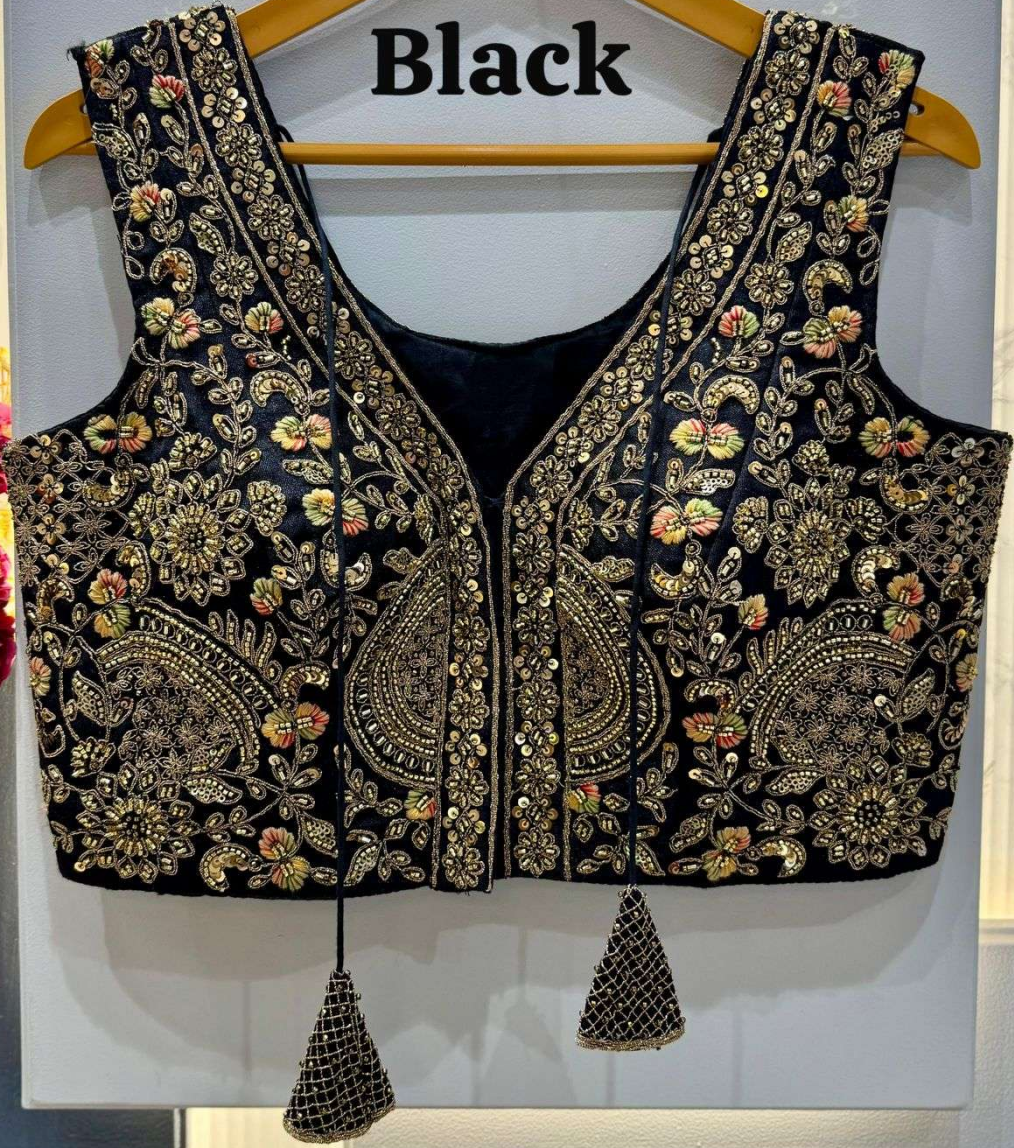

White

White

Gold

Green

Red

Black

Rani

Wine

Onion

Rust

Purple

Maroon

Back View