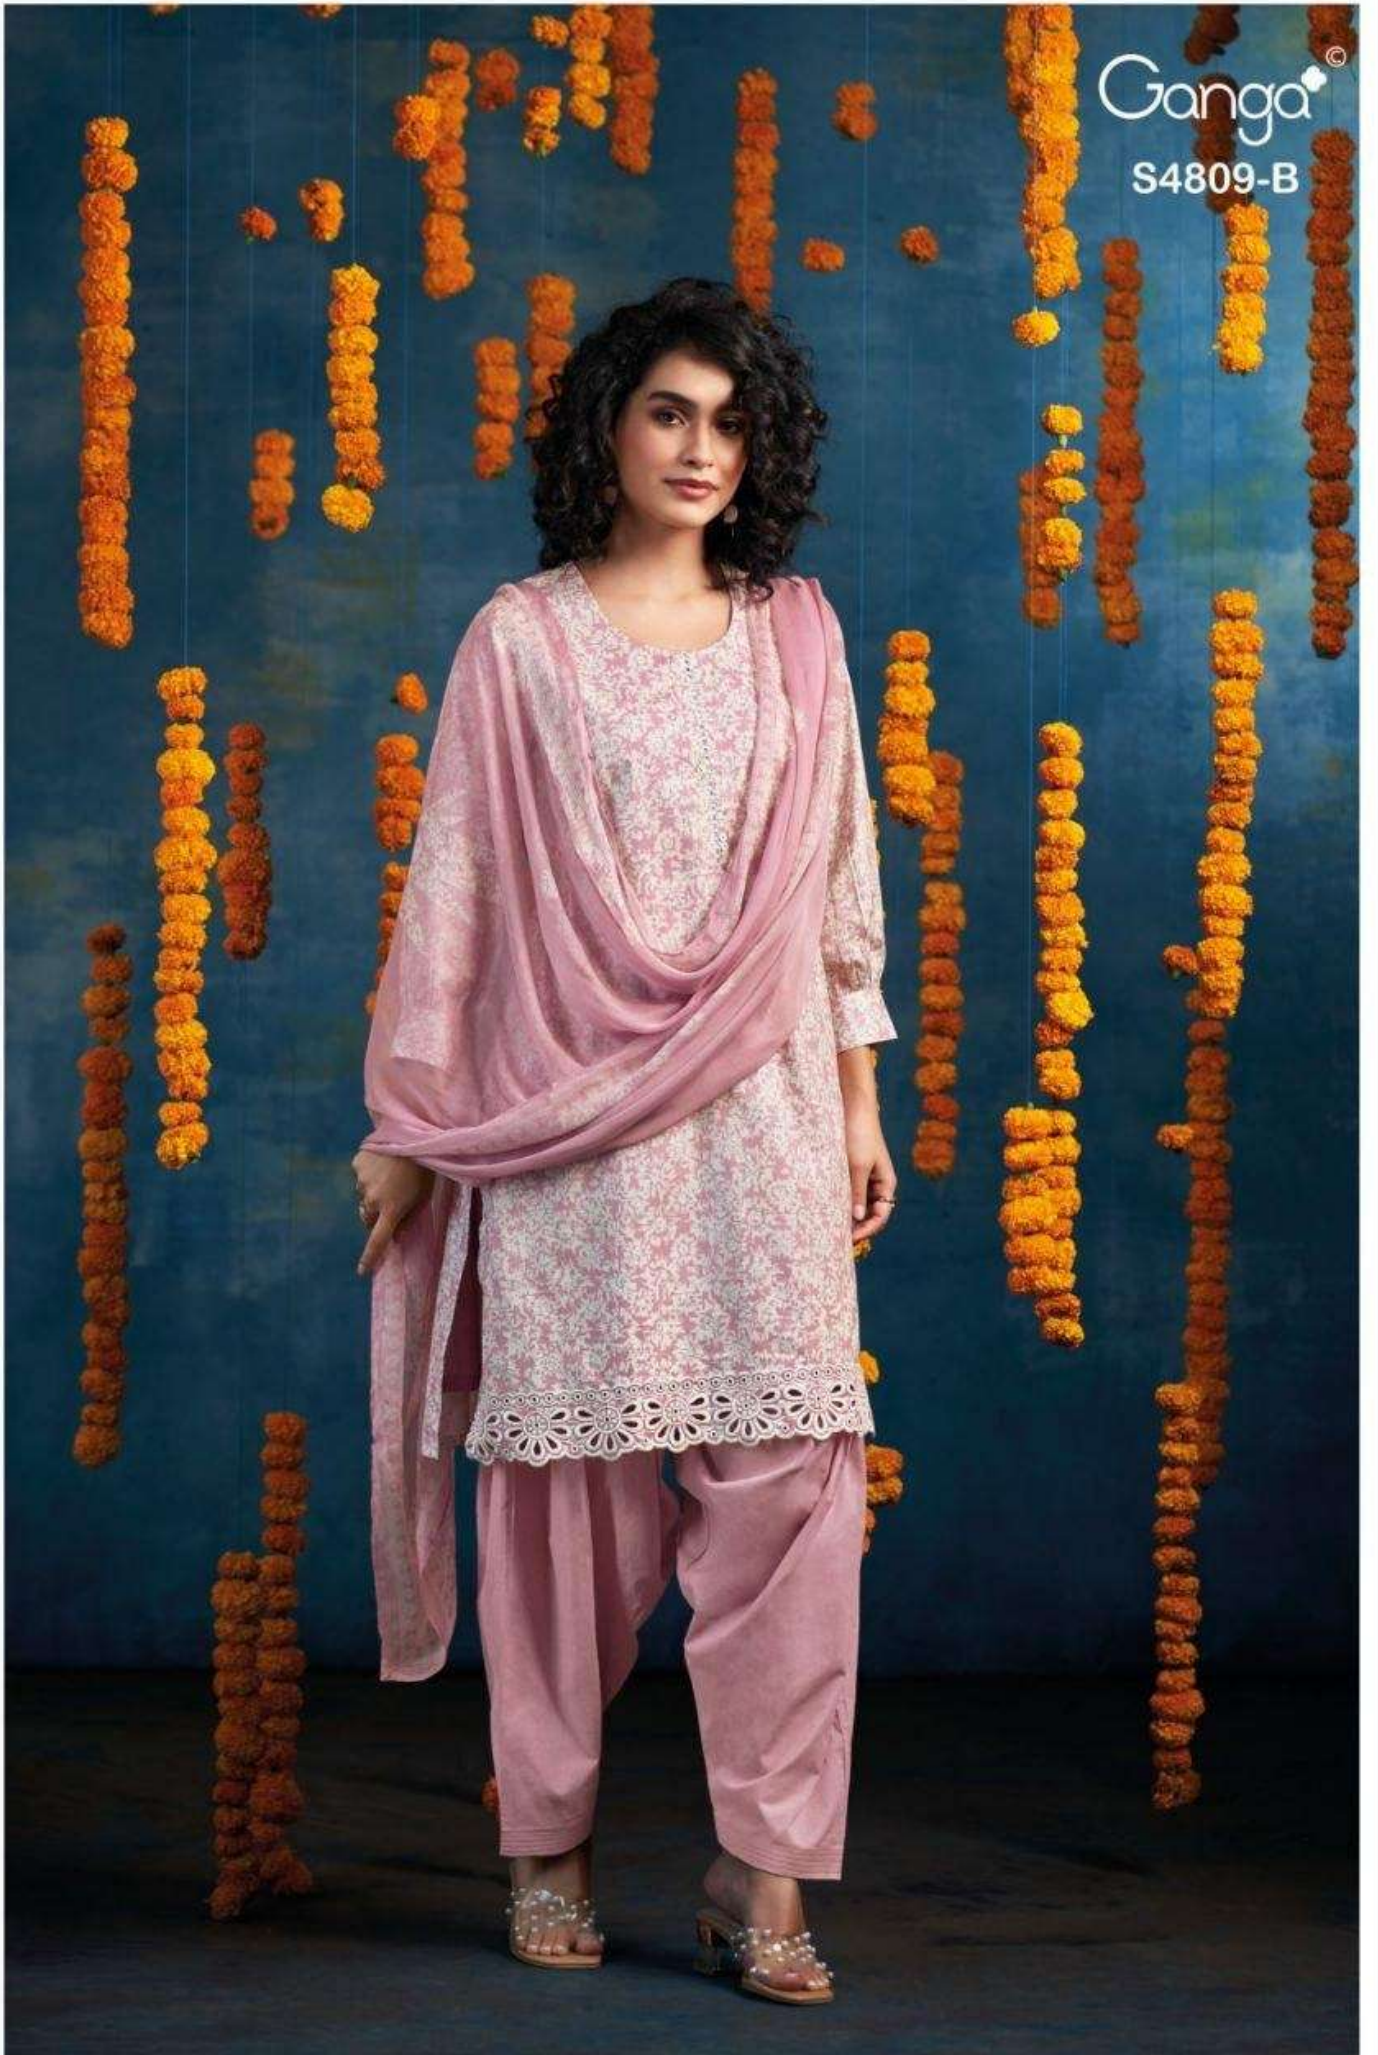

Ganga©
S4809-B