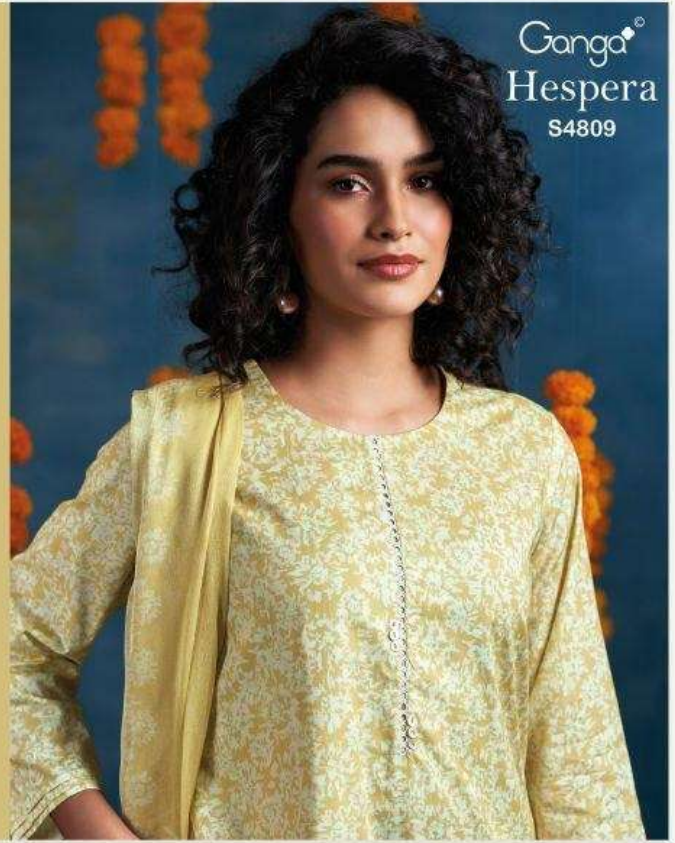

Ganga[®]
Hespera
S4809

S4809-A

S4809-B

S4809-C

S4809-D

Ganga®
Hespera
S4809- A/B/C/D

Ganga®

Ganga®
Hespera
S4809

Hespera
S4809

—DESCRIPTION—

~TOP~

PREMIUM COTTON PRINTED WITH EMBROIDERY,
CUT WORK, BUTTON WORK, SCHIFFLI EMBROIDERY
ON NECK,

~BOTTOM~

PREMIUM COTTON SOLID COLOR

~DUPATTA~

PREMIUM PURE CHIFFON PRINTED.