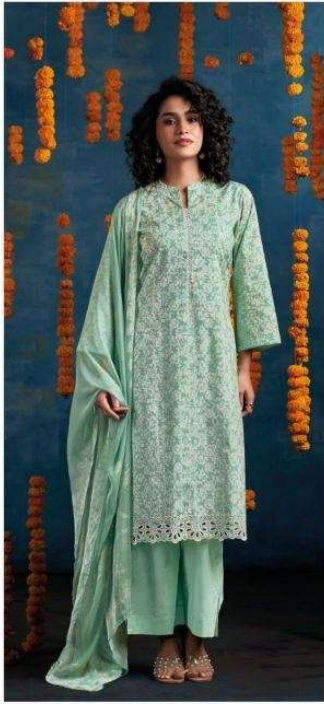

Ganga[®]
Hespera
S4809

S4809-A

S4809-B

S4809-C

S4809-D

Ganga®
Hespera
S4809- A/B/C/D

Ganga®

Ganga®
Hespera
S4809

Hespera
S4809

—DESCRIPTION—

~TOP~

PREMIUM COTTON PRINTED WITH EMBROIDERY,
CUT WORK, BUTTON WORK, SCHIFFLI EMBROIDERY
ON NECK,

~BOTTOM~

PREMIUM COTTON SOLID COLOR

~DUPATTA~

PREMIUM PURE CHIFFON PRINTED.