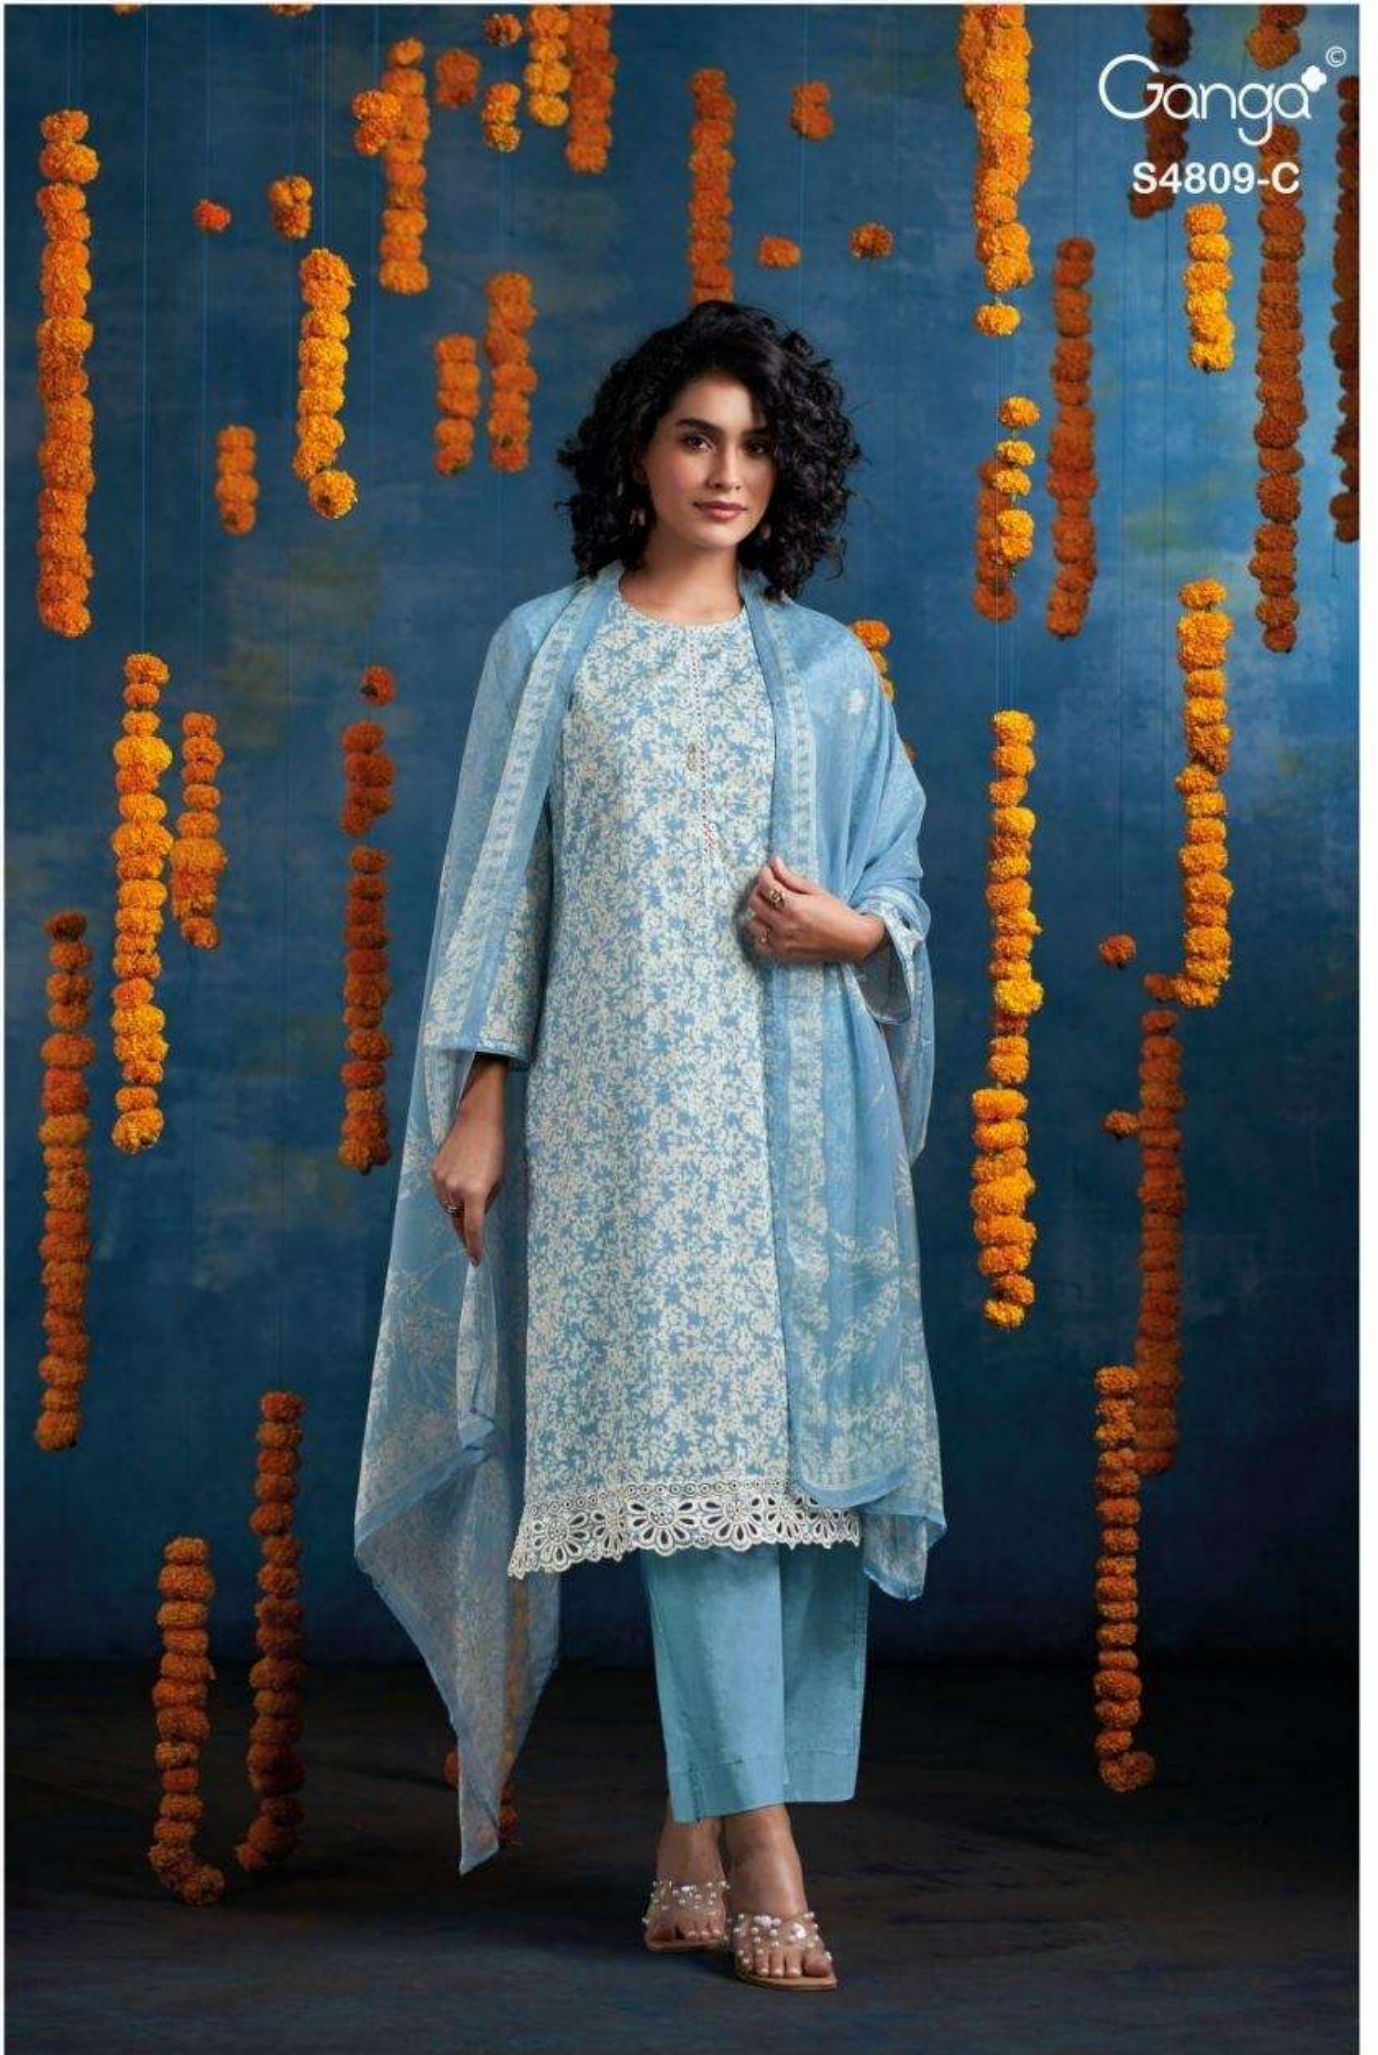

Ganga®
S4809-C