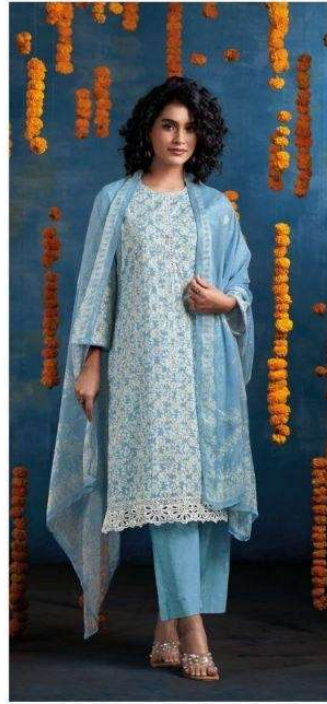

Ganga[®]
Hespera
S4809

S4809-A

S4809-B

S4809-C

S4809-D

Ganga®
Hespera
S4809- A/B/C/D

Ganga®

Ganga®
Hespera
S4809

Hespera
S4809

—DESCRIPTION—

~TOP~

PREMIUM COTTON PRINTED WITH EMBROIDERY,
CUT WORK, BUTTON WORK, SCHIFFLI EMBROIDERY
ON NECK,

~BOTTOM~

PREMIUM COTTON SOLID COLOR

~DUPATTA~

PREMIUM PURE CHIFFON PRINTED.