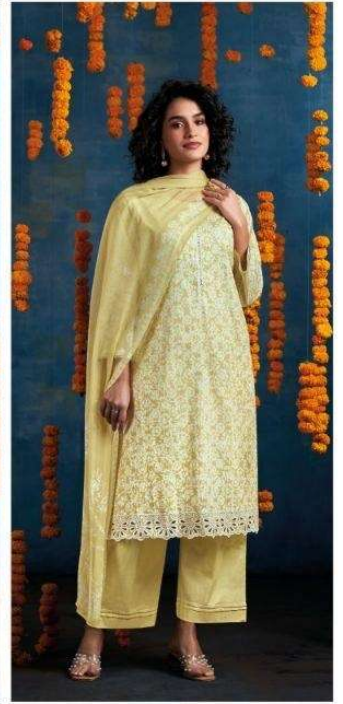

Ganga[®]
Hespera
S4809

S4809-A

S4809-B

S4809-C

S4809-D

Ganga®
Hespera
S4809- A/B/C/D

Ganga®

Ganga®
Hespera
S4809

Hespera
S4809

—DESCRIPTION—

~TOP~

PREMIUM COTTON PRINTED WITH EMBROIDERY,
CUT WORK, BUTTON WORK, SCHIFFLI EMBROIDERY
ON NECK,

~BOTTOM~

PREMIUM COTTON SOLID COLOR

~DUPATTA~

PREMIUM PURE CHIFFON PRINTED.