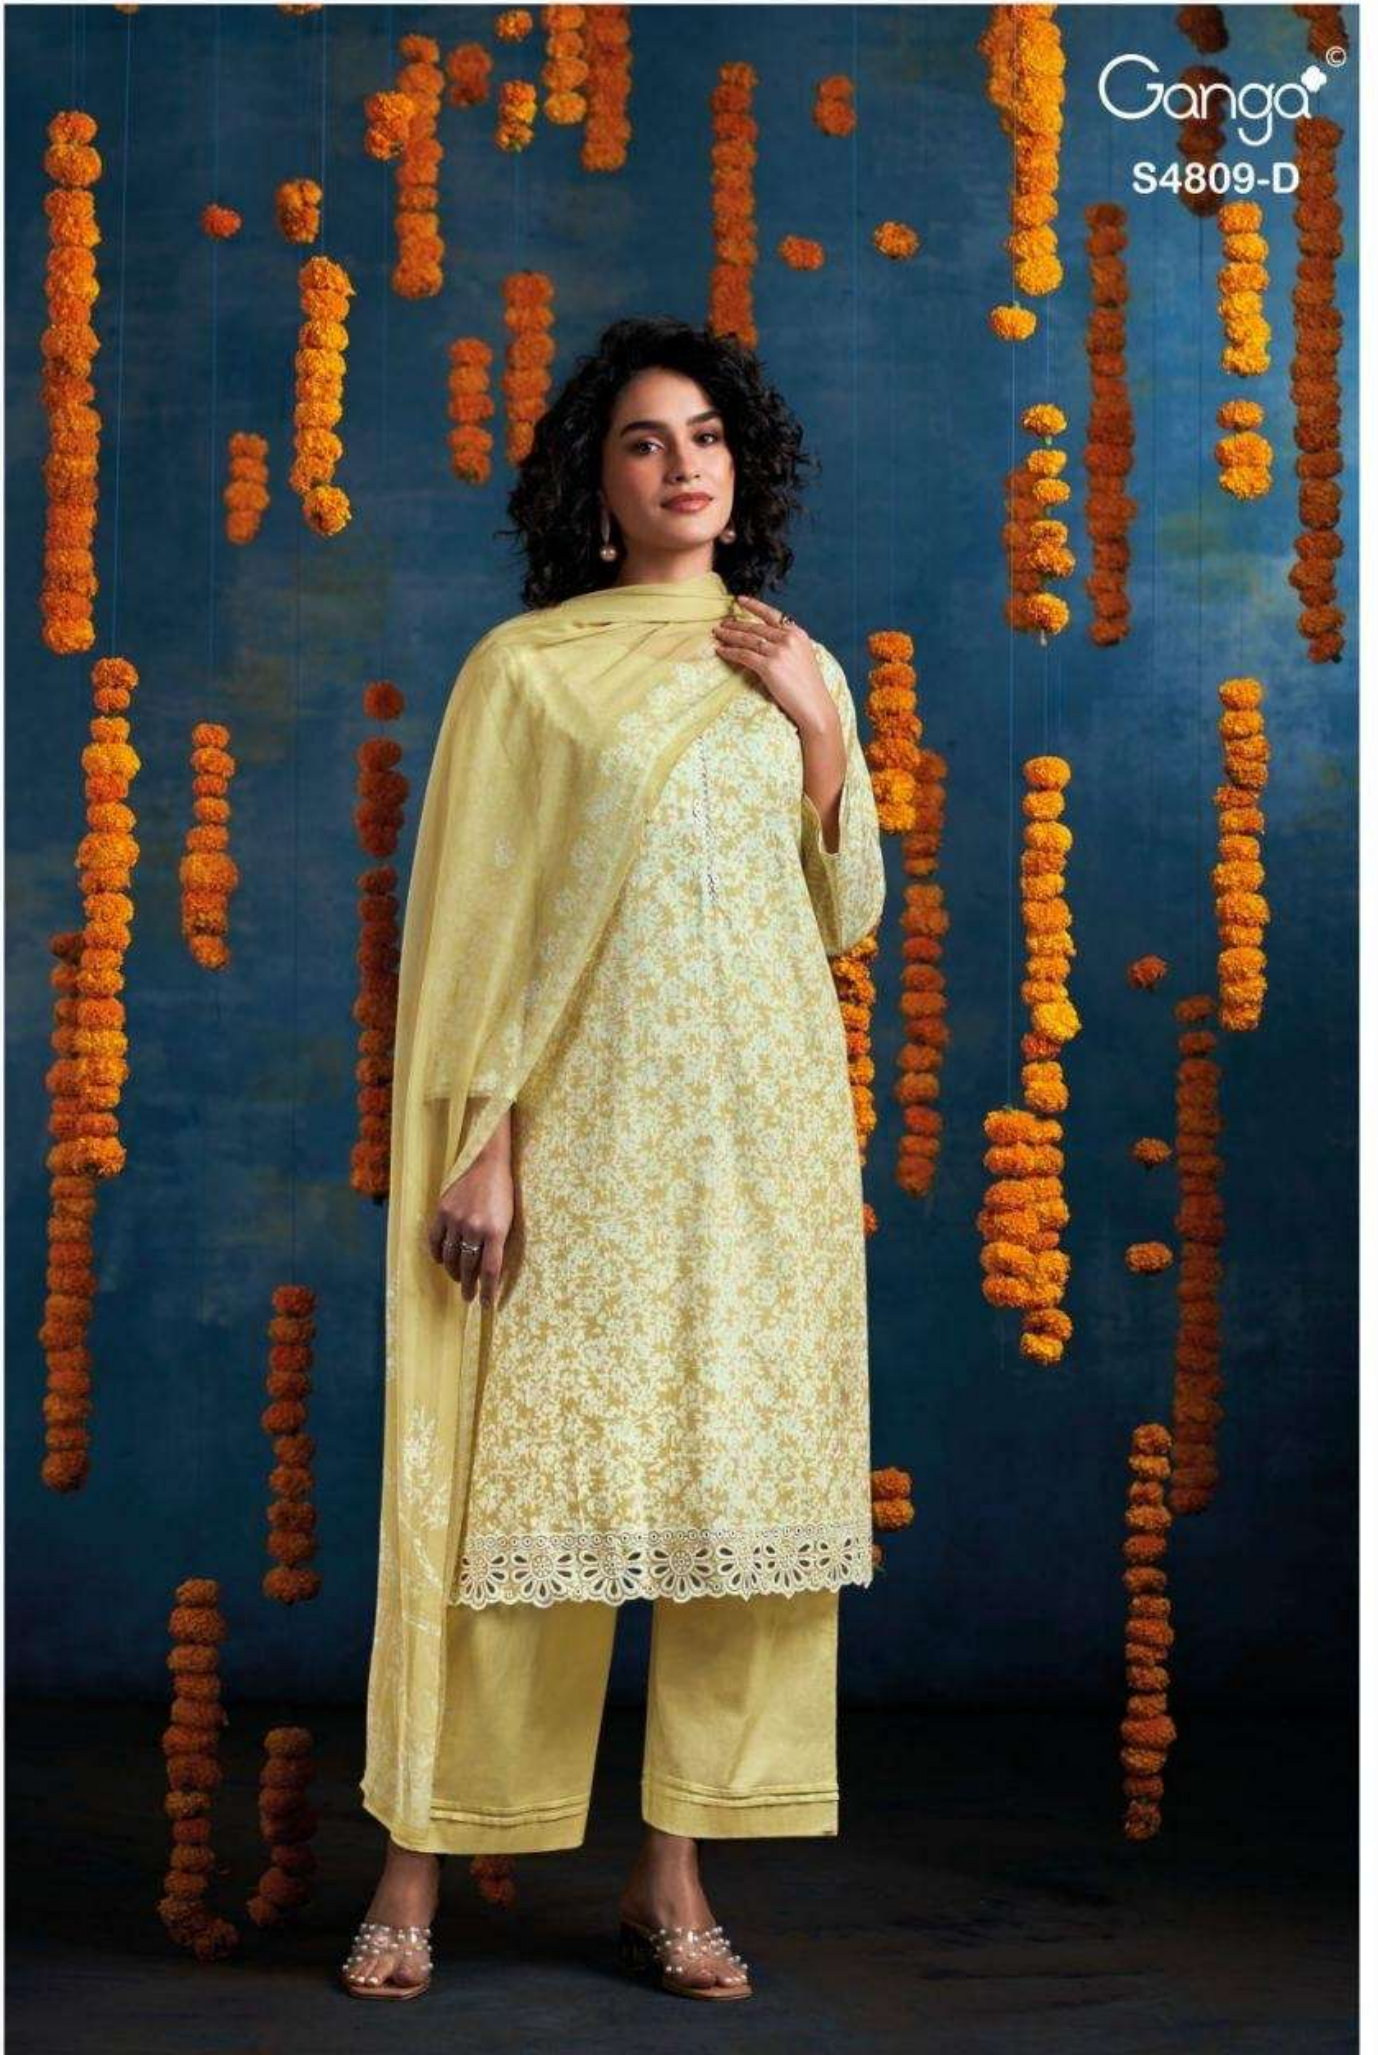

Ganga©
S4809-D