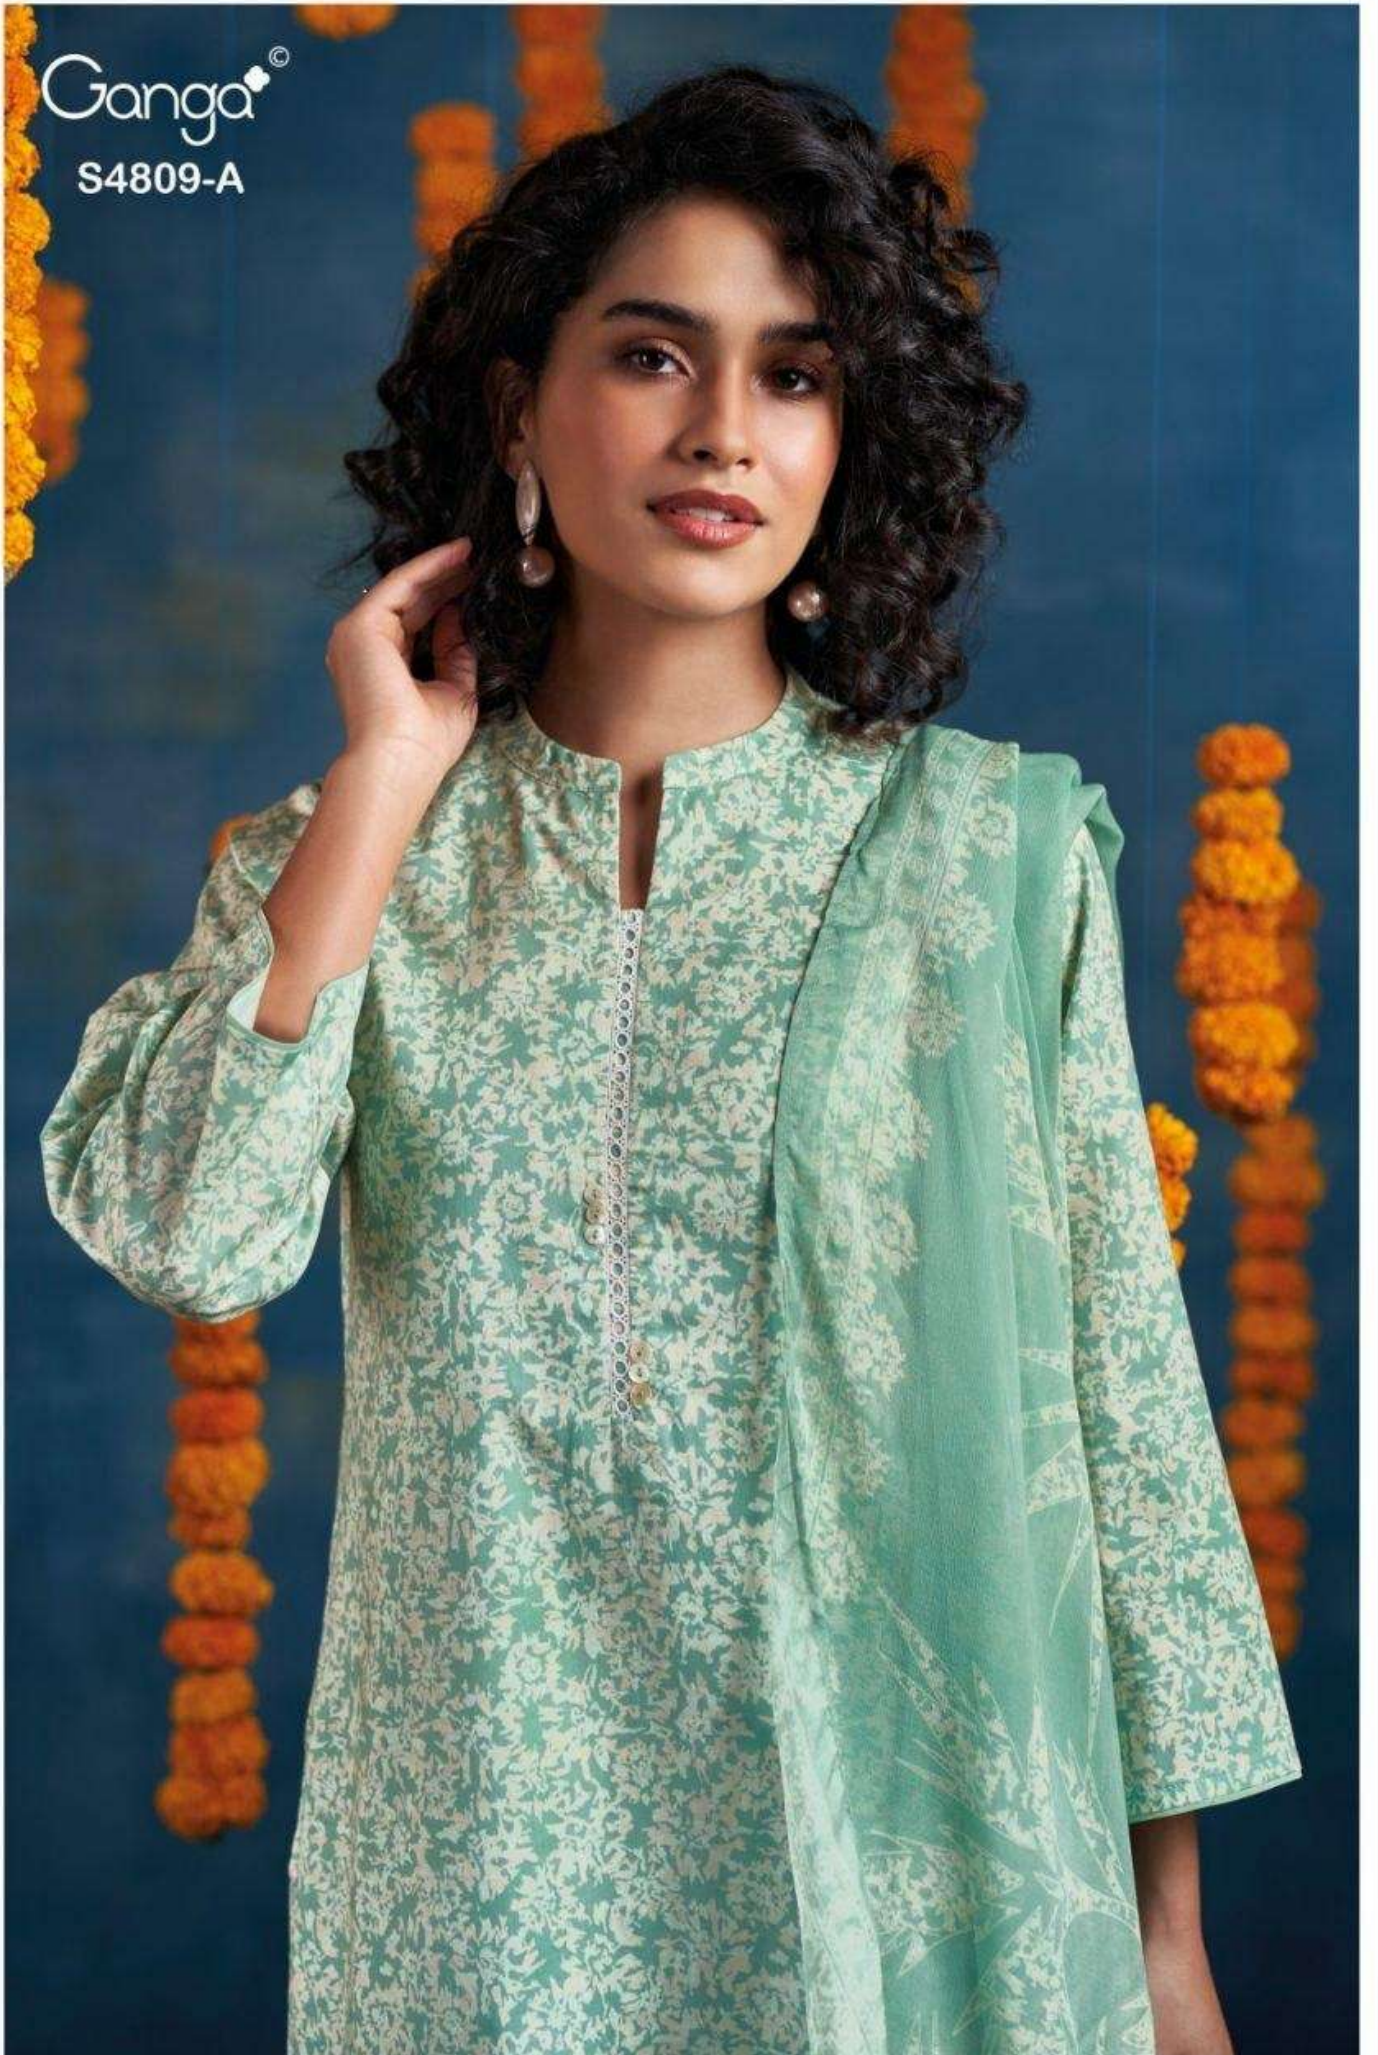

Ganga®

S4809-A