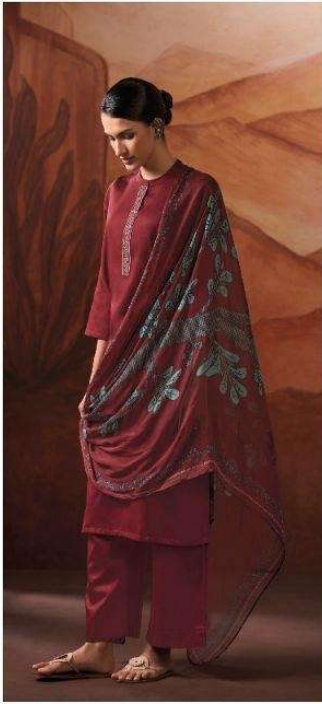

S4885-A

Ganga®
Lvessa
S4885- A/B/C/D