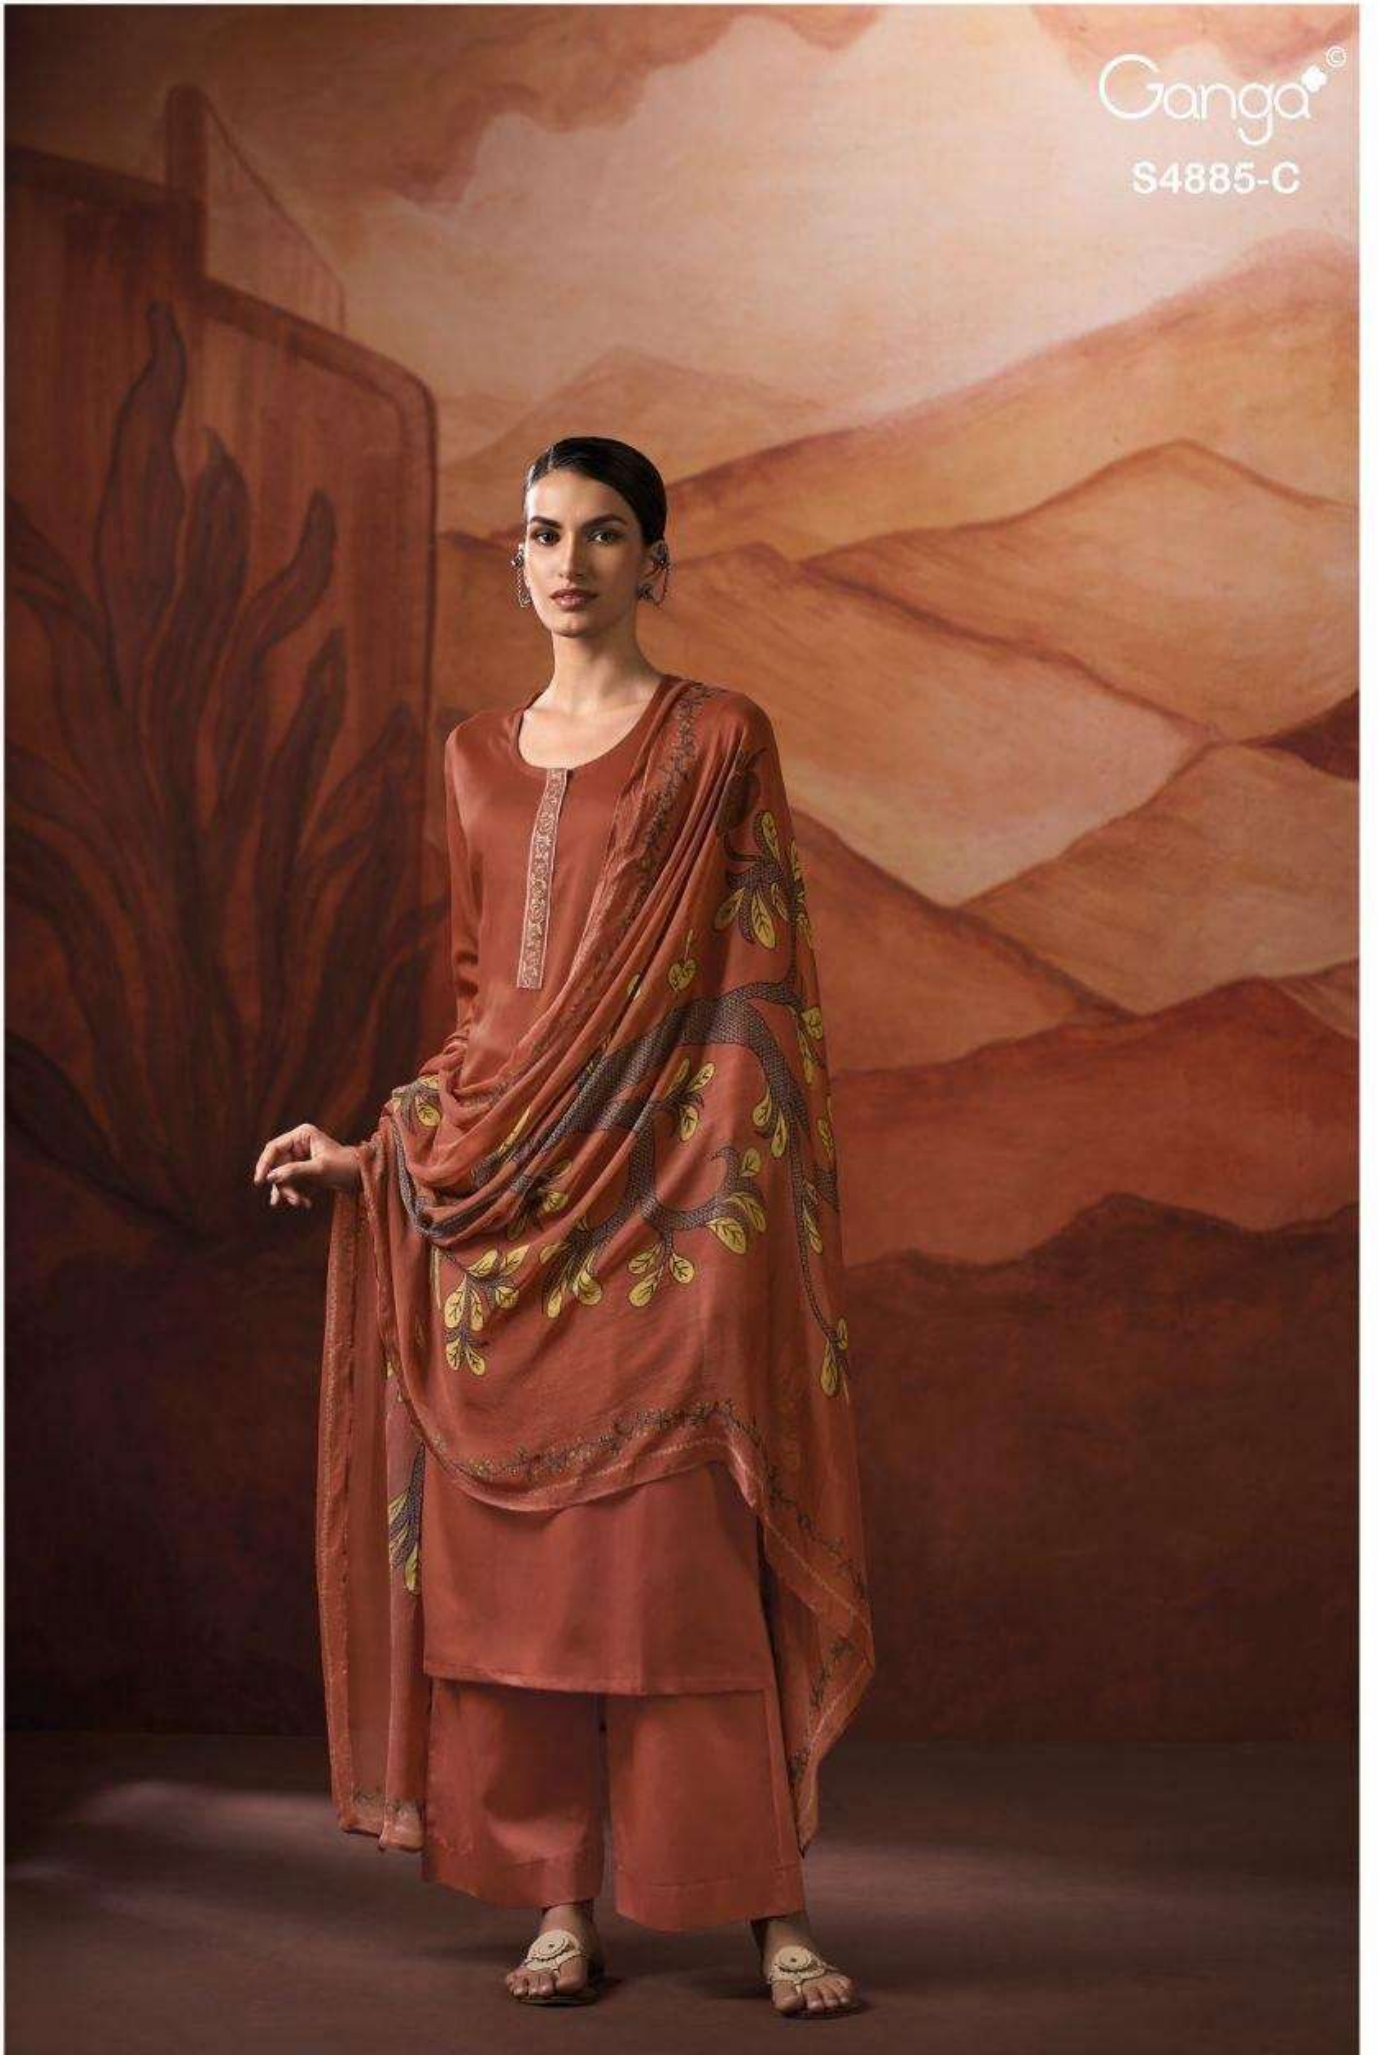

Ganga®
S4885-C