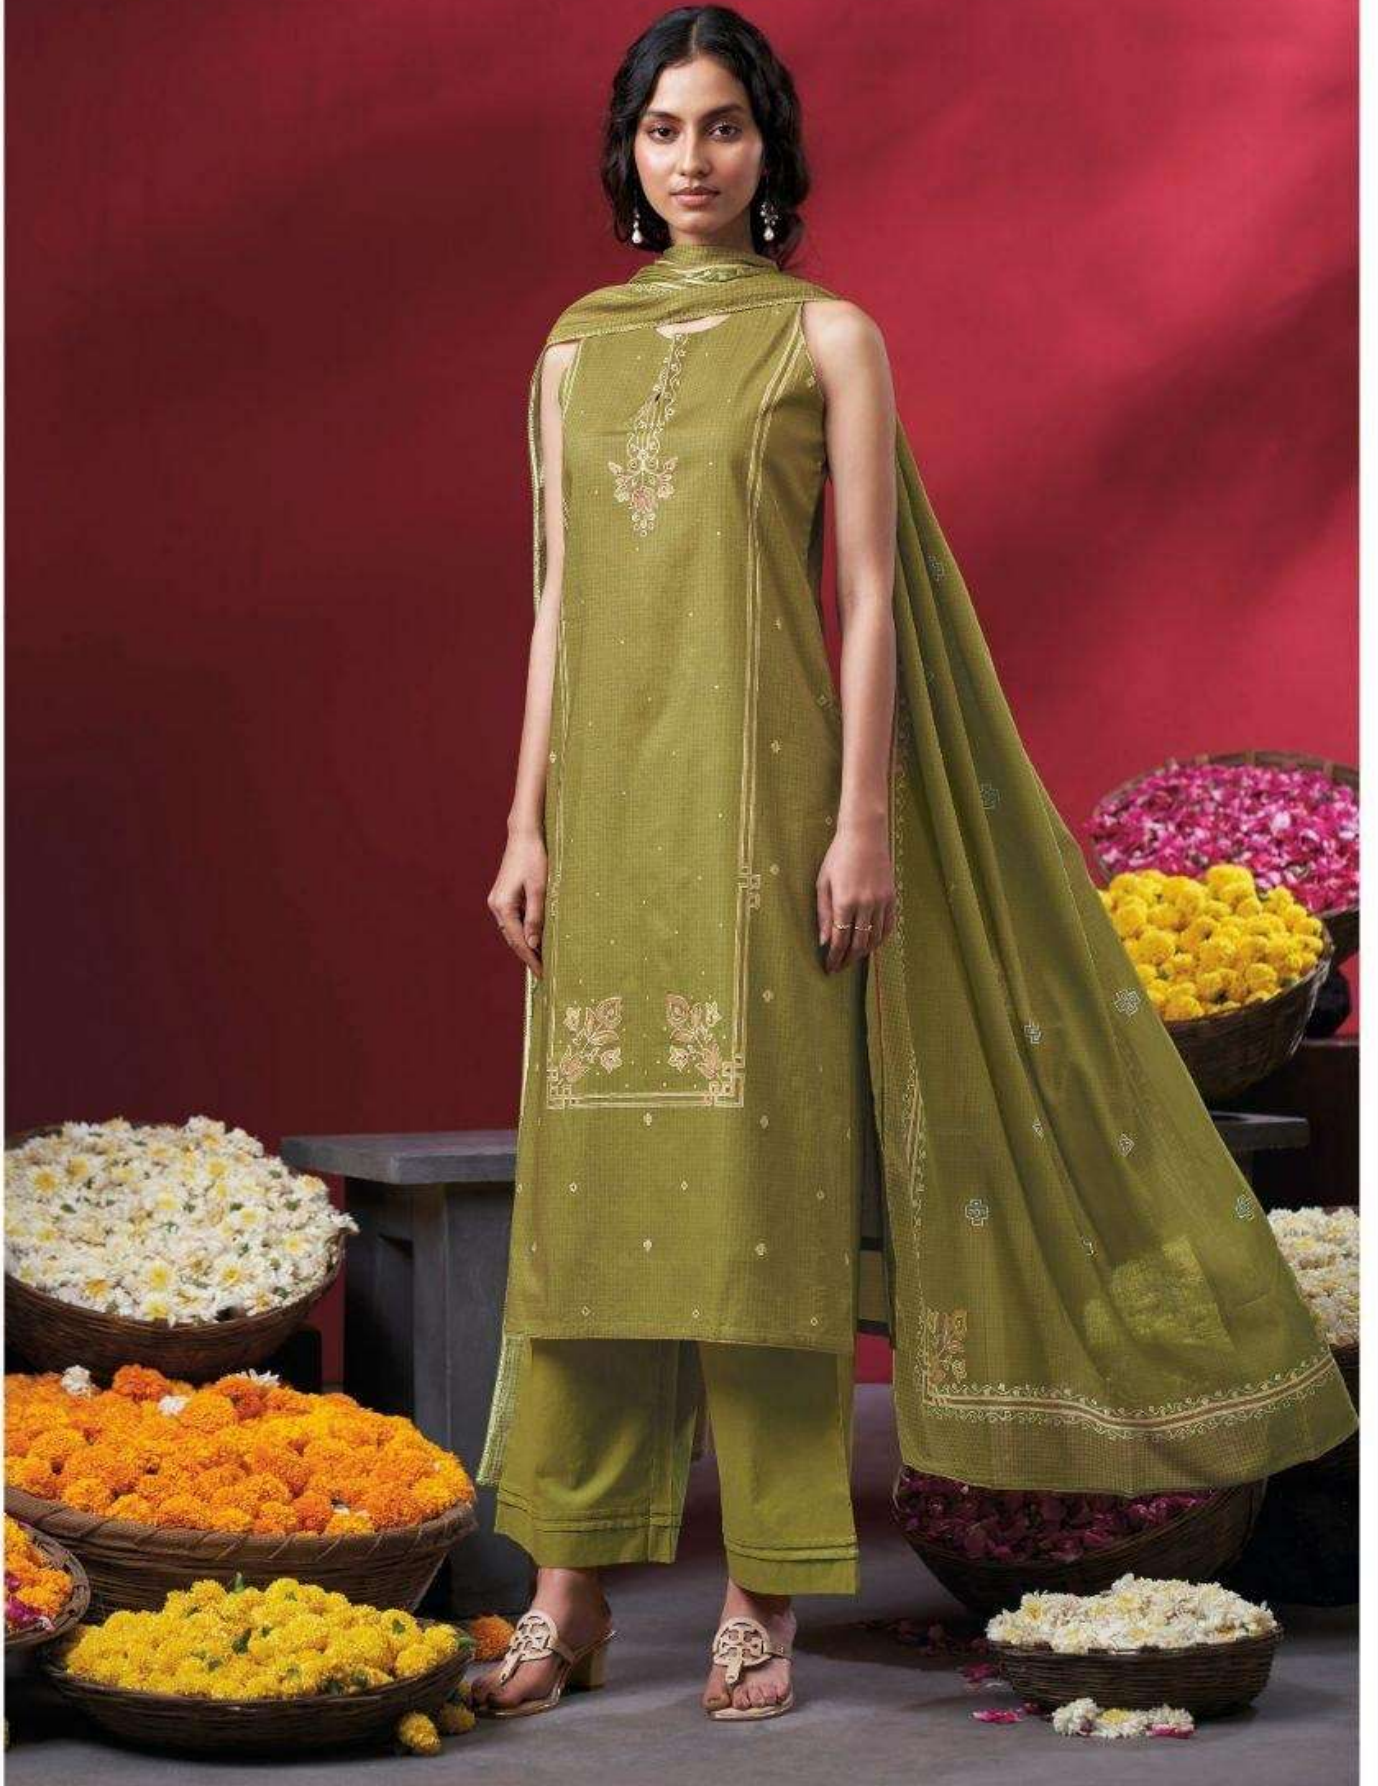

Ganga®

S4803-A