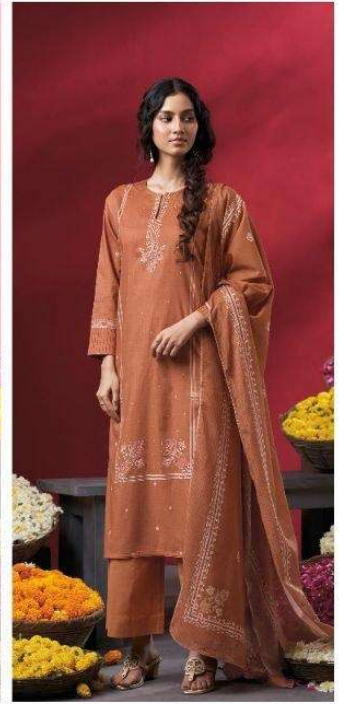

S4803-D

Ganga®
Nireya
S4803- A/B/C/D