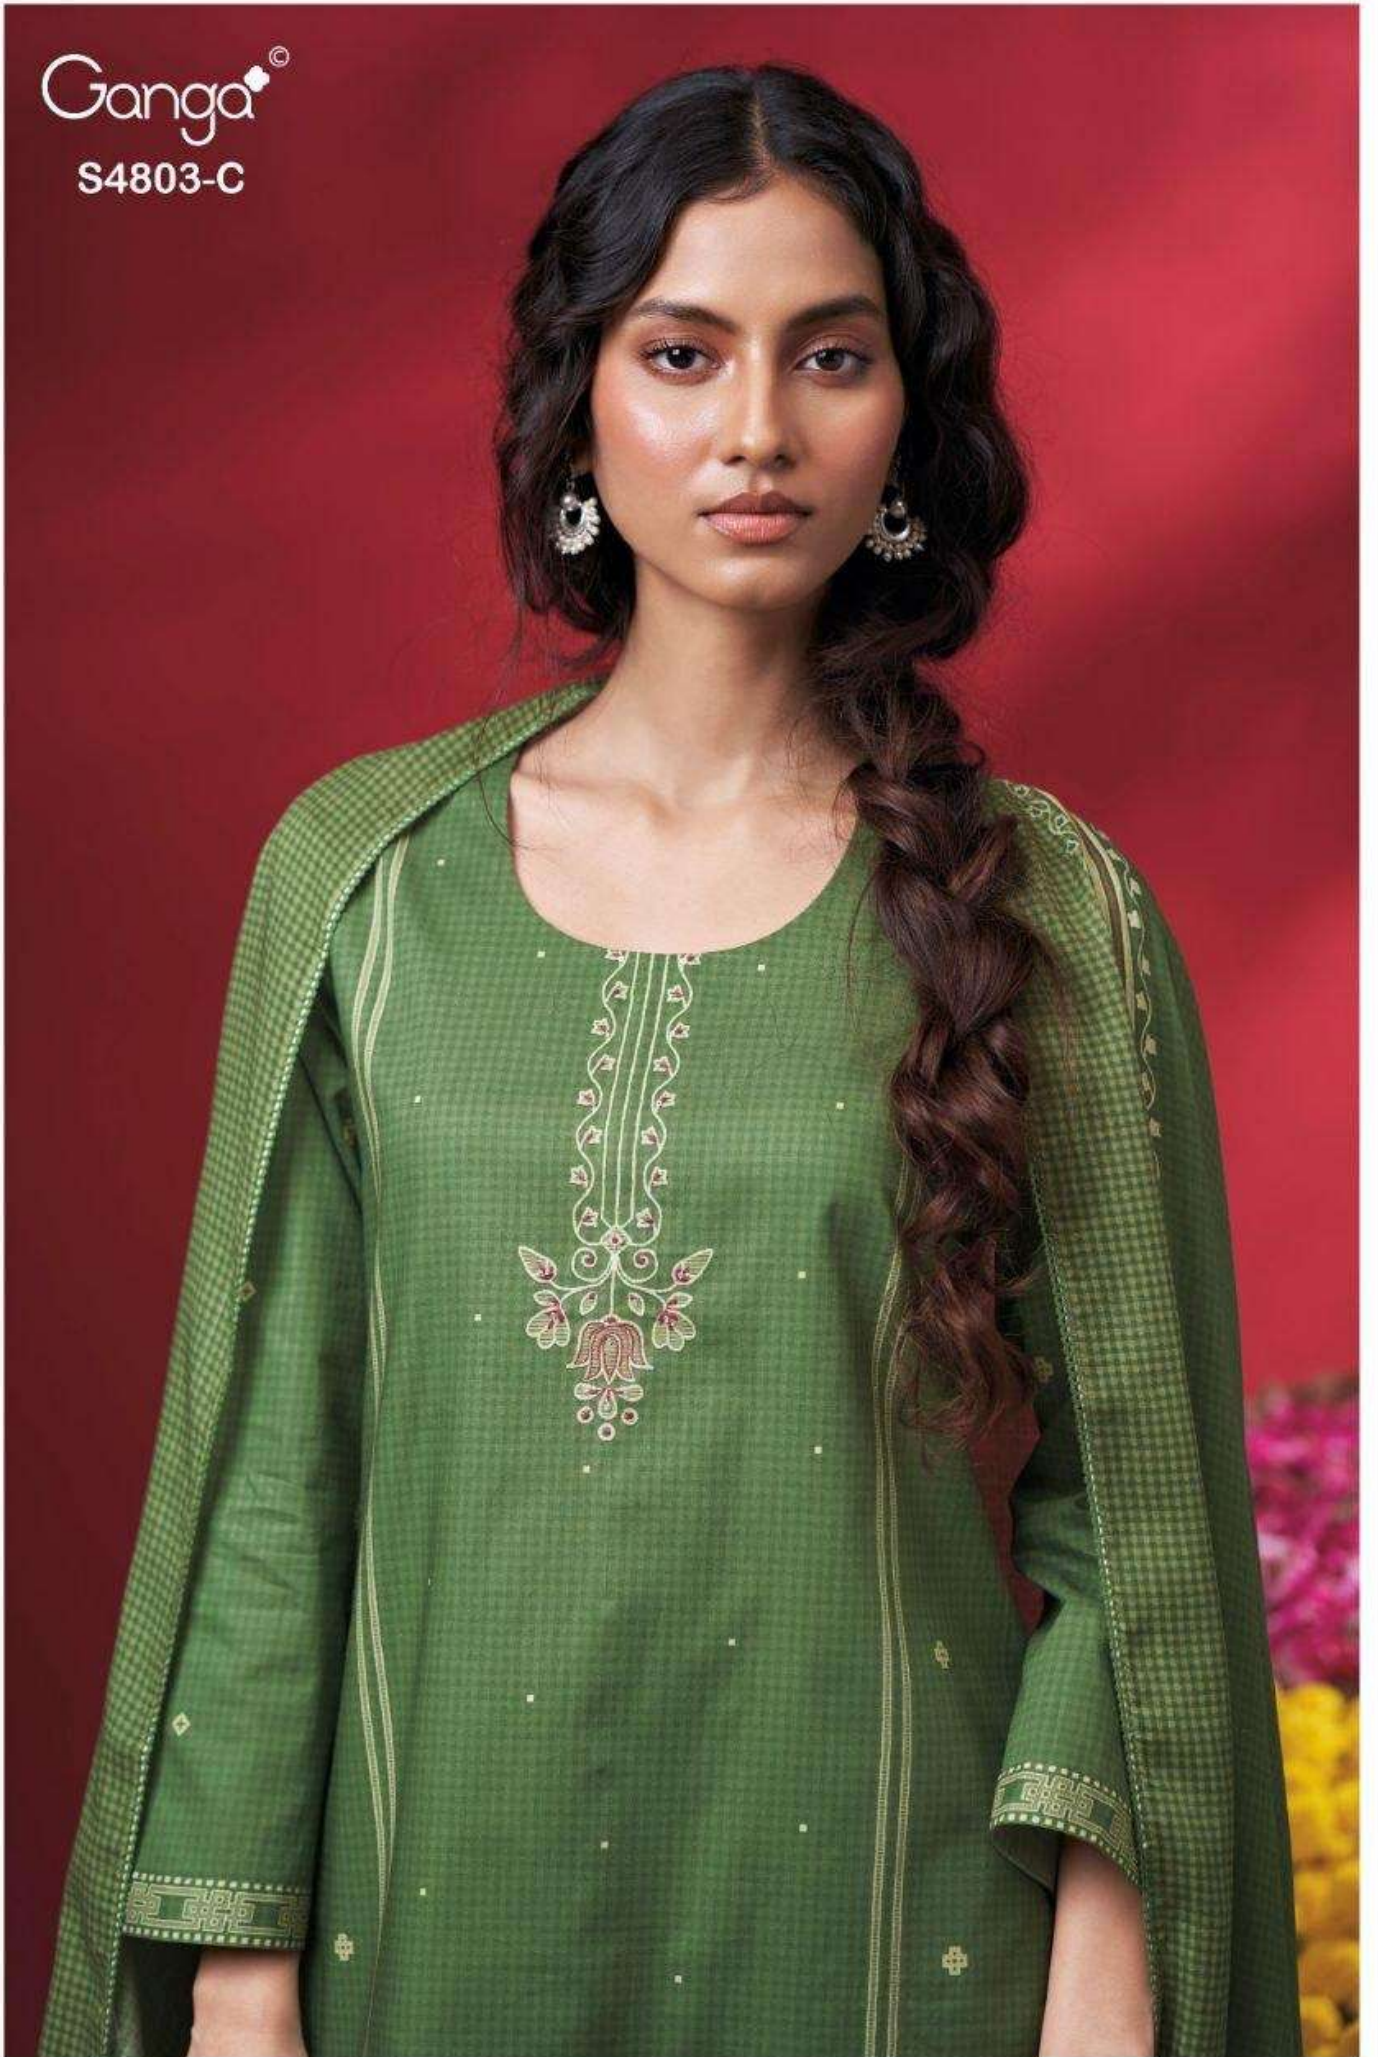

Ganga®

S4803-C