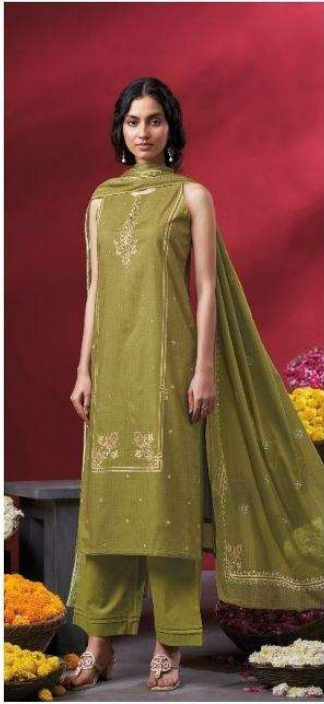

Ganga[®]
Nireya
S4803

Ganga®

Ganga®
Nireya
S4803

Nireya
S4803

DESCRIPTION

~TOP~

PREMIUM COTTON PRINTED WITH HAND EMBROIDERY,
HAND WORK, PRINTED LACE ON DAMAN.

~BOTTOM~

PREMIUM COTTON SOLID COLOR.

~DUPATTA~

PREMIUM COTTON MUL PRINTED WITH CROCHET
LACE BORDER.

WHOLESALE PRICE
1590/- EACH+GST(EXTRA)

HSN CODE- 520851

MOQ : 64 PCS

TOTAL SUITS-04

S4803-A