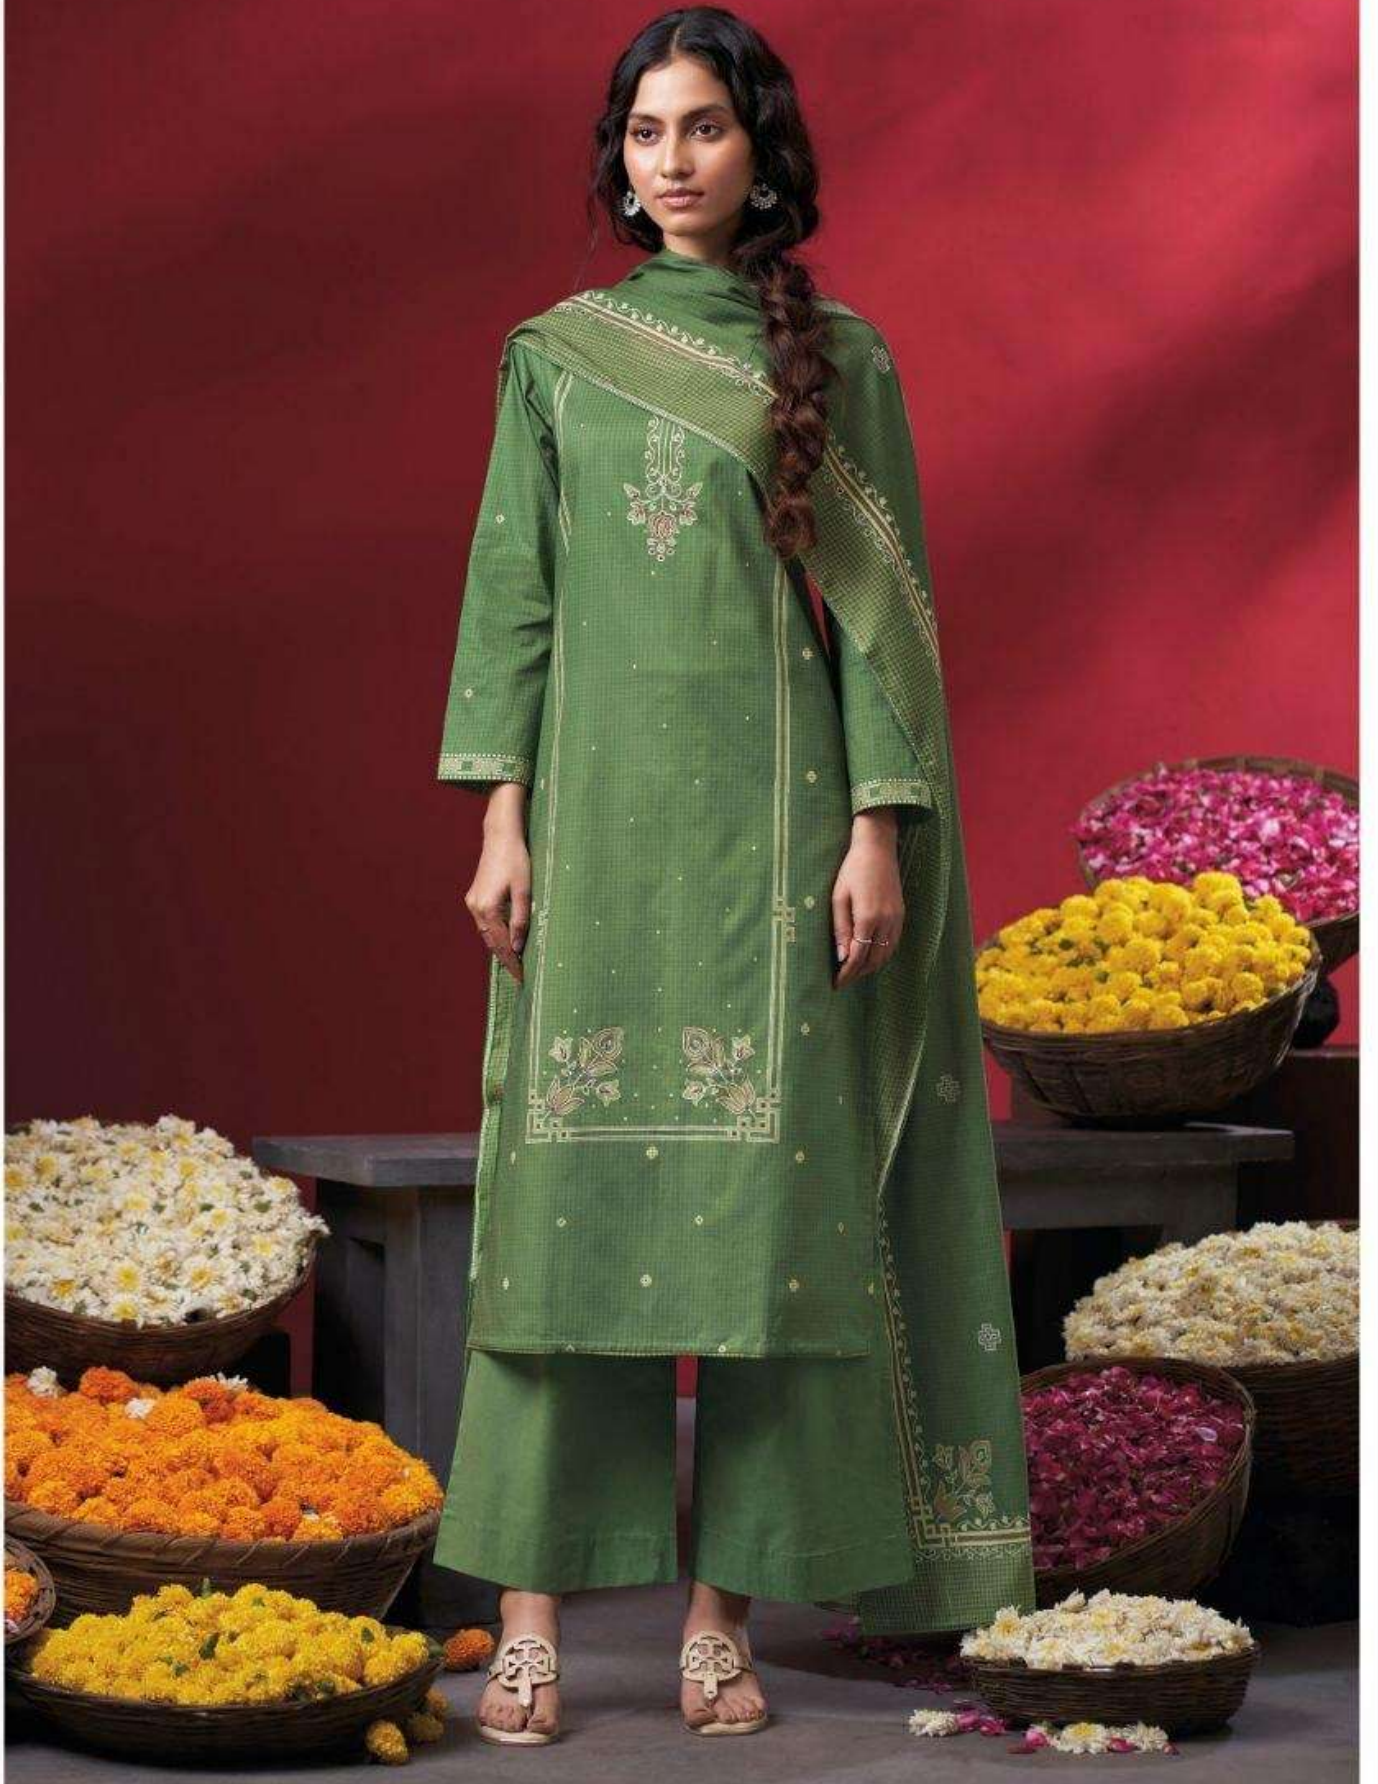

Ganga®
S4803-C