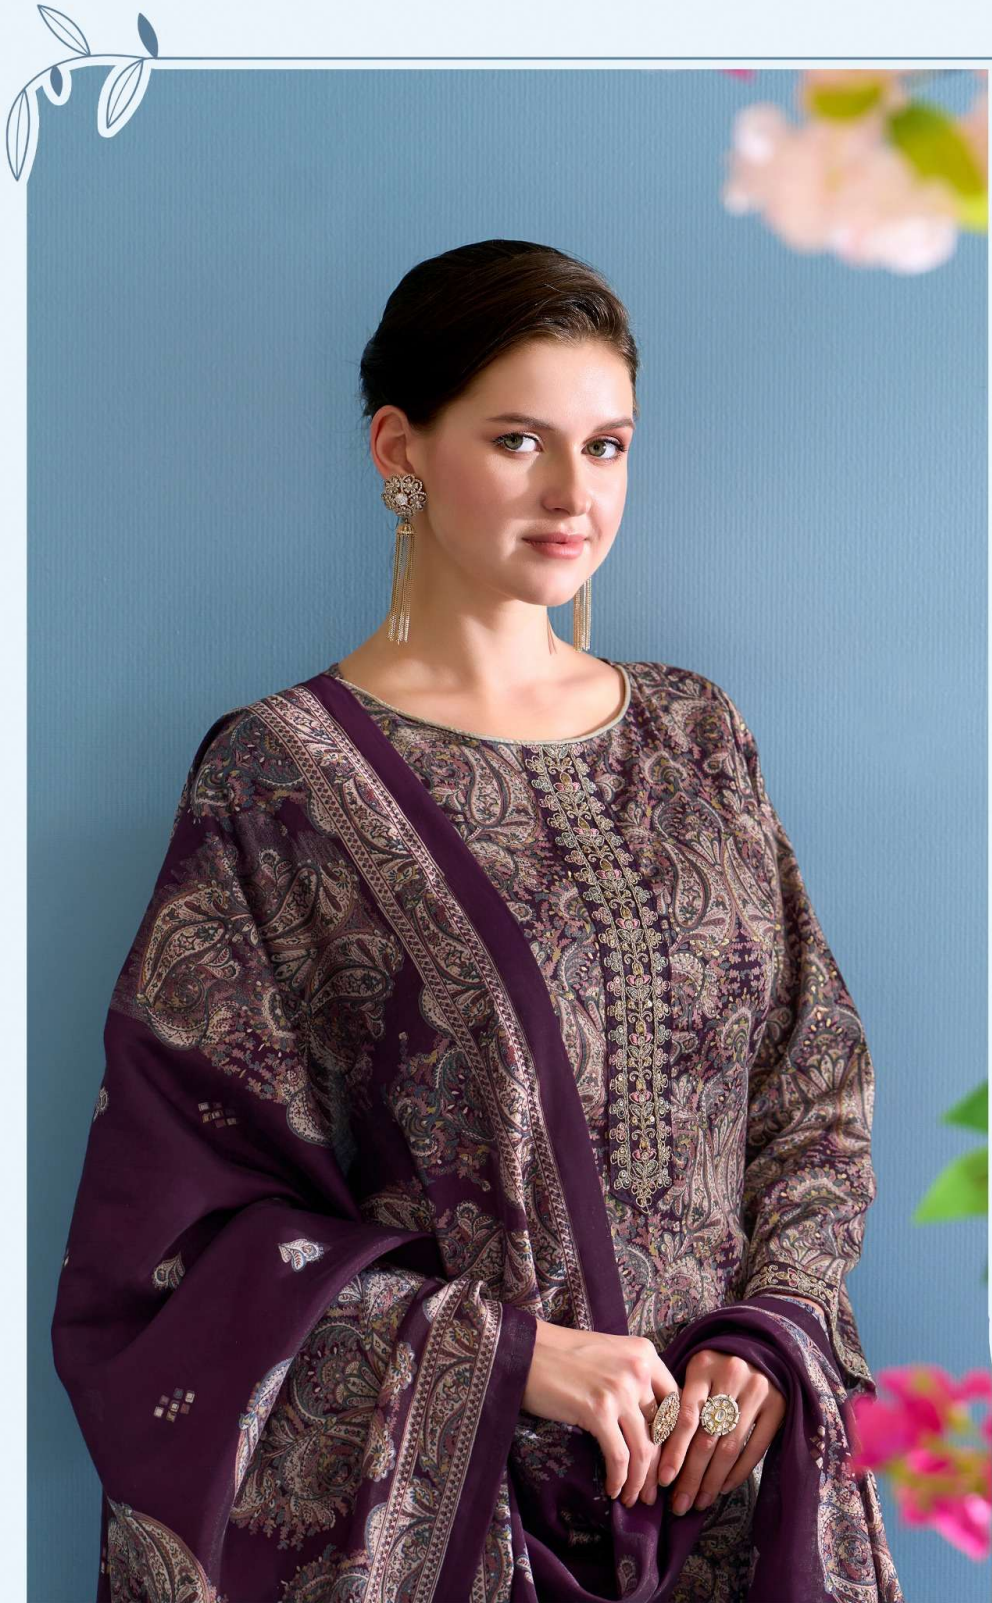

پھلواری۔

PHULWARI

MERGING STYLE WITH ELEGANCE

THE NEW FRAGRANCE FROM GLAMOUR

H-3025-1135-01 { Make everyday fashionable everything you need for fabulous wardrobe a round up of the hottest this season

H-3025-1135-04 { Cuddle yourself with an unsubdued collection crafted with the finest material and infused with definite grace.

PERFECT ALTERNATIVE FOR A FEMININE

H-3025-1135-03

{ This season assortment brings your word rose too close to great looking colors and fantastic pattern

پھلواری -
PHULWARI

FALL IN LOVE WITH FASHION IN THIS SEASON