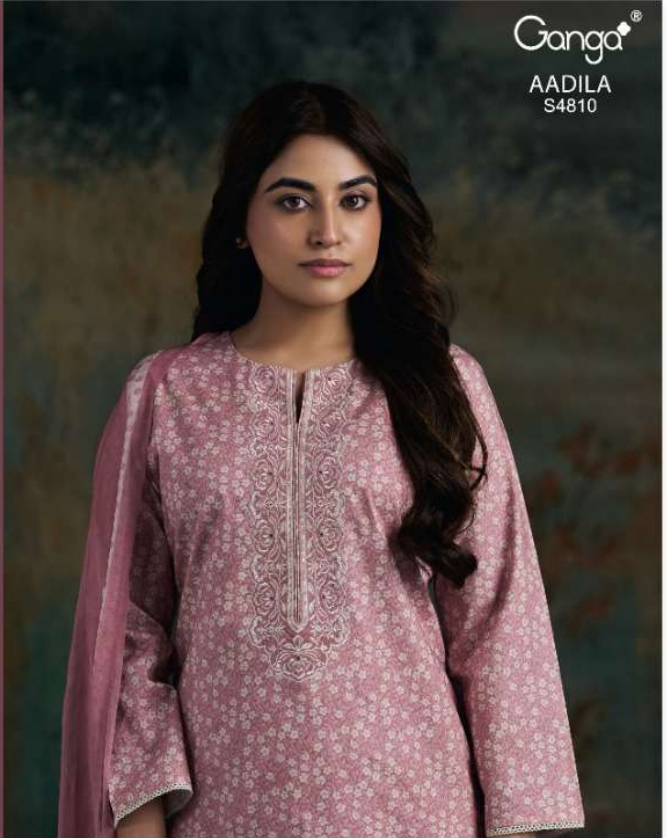

Ganga®

AADILA
S4810

Ganga®

Ganga®
AADILA
S4810

AADILA
S4810

DESCRIPTION

~TOP~

PREMIUM COTTON PRINTED WITH EMBROIDERY,
CROCHET LACE ON DAMAN & SLEEVES.

~BOTTOM~

PREMIUM COTTON SOLID COLOR.

~DUPATTA~

PREMIUM PURE CHIFFON PRINTED.

WHOLESALE PRICE
1355/- EACH+GST(EXTRA)

HSN CODE- 520851

MOQ : 64 PCS

TOTAL SUITS-04