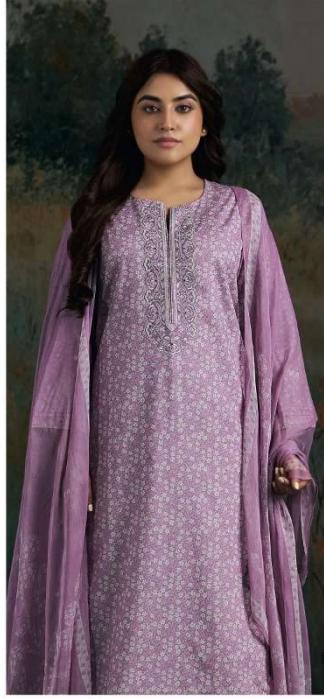

S4810-B

Ganga®
AADILA
S4810-A/B/C/D