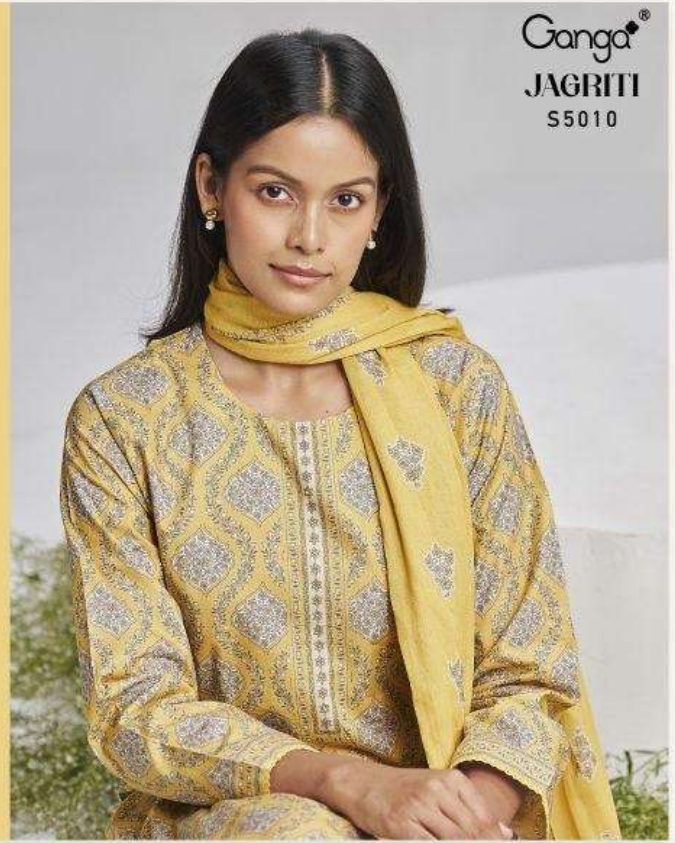

Ganga®

JAGRITI

S5010

Ganga®

S4955-D

Ganga®

Ganga®
JAGRITI
S5010

JAGRITI S5010

DESCRIPTION

~TOP~

PREMIUM COTTON PRINTED WITH HAND WORK,
CROCHET LACE ON DAMAN & SLEEVES.

~BOTTOM~

PREMIUM COTTON SOLID COLOR.

~DUPATTA~

PREMIUM COTTON MUL PRINTED WITH CROCHET
LACE BORDER.

WHOLESALE PRICE
1510/- EACH+GST(EXTRA)