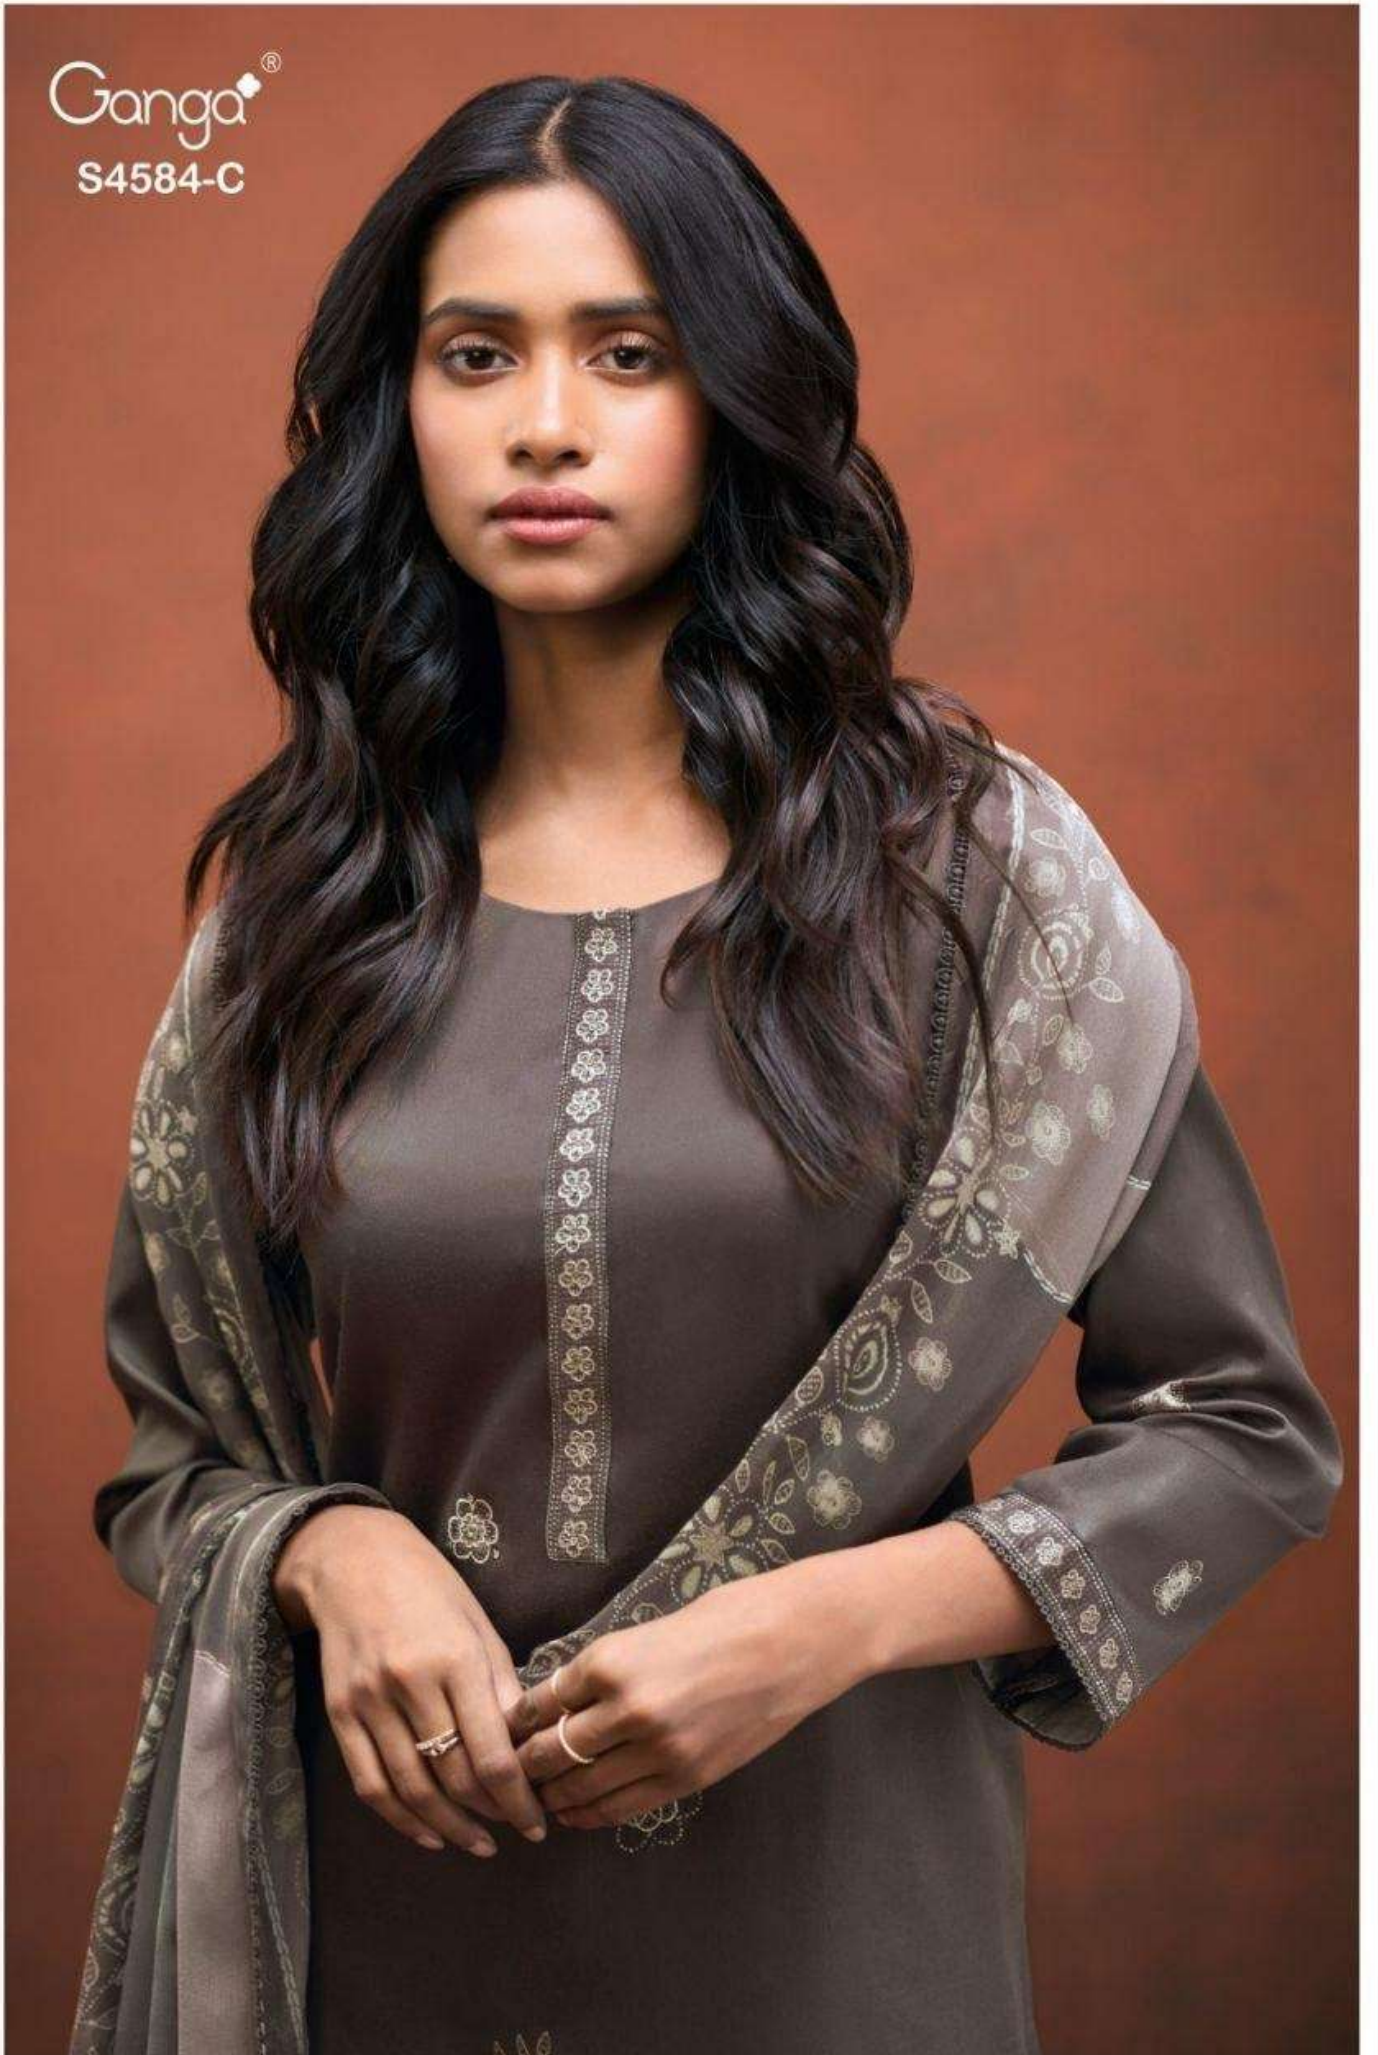

Ganga®
S4584-C