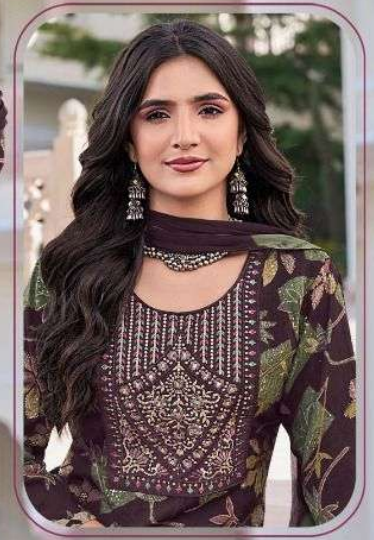

Kavya™

Premium Product by kanika

Deepika

64002