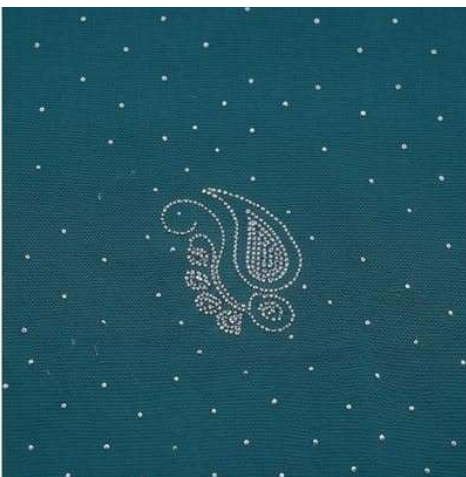

### Border Close-up.

Intricate Border Work

### Pallu Detail.

Ornate Pallu Motif

Blouse Sleeve Embroidery

Fabric Texture and Scattered Motifs

Intricate Border Work

Ornate Pallu Motif

Complete Draped Look

**Blouse Highlight.**

Blouse Sleeve Embroidery

**Fabric Close-up.**

Fabric Texture and Scattered Motifs

**Full Saree Draping.**

Complete Draped Look

**Border Close-up.**

Intricate Border Work

**Pallu Detail.**