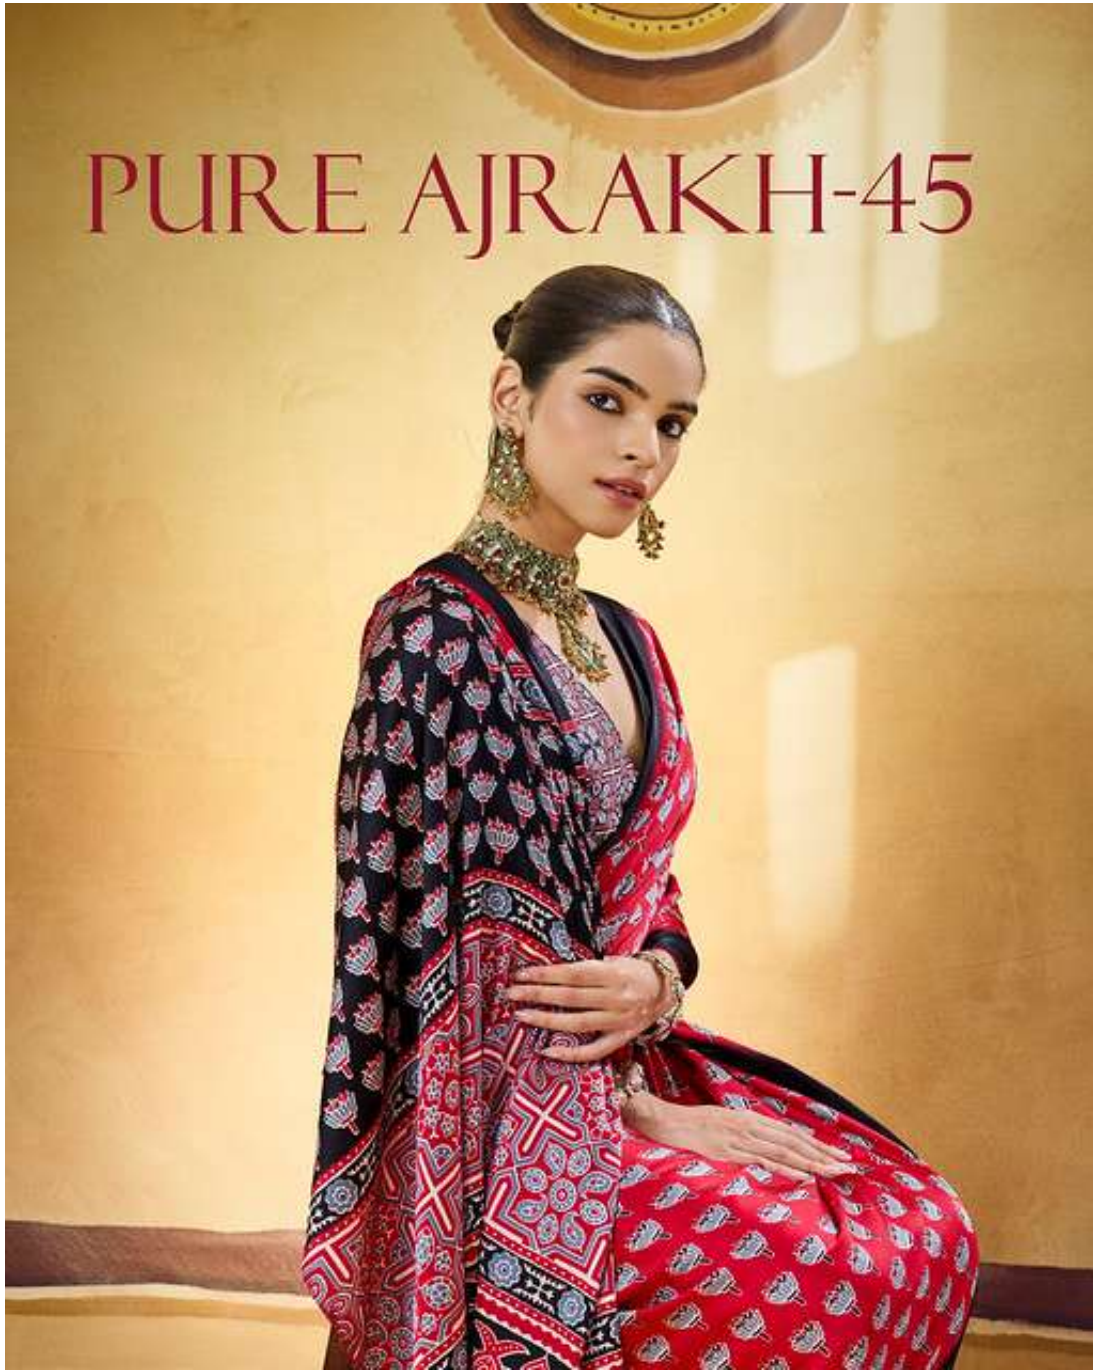

PURE AJRAKH-45