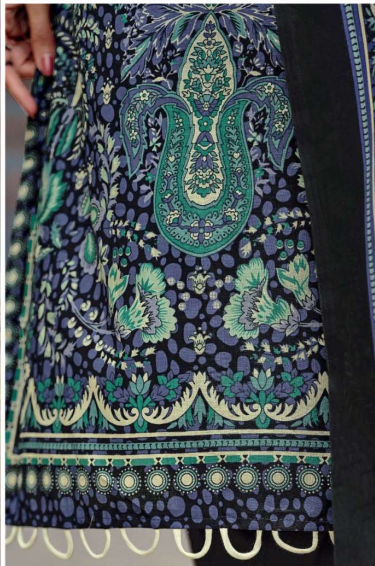

DREAM CATCHER

FULL OF LOVE AND LIFE

What makes you unique is how you see life differently;

Celebrate each moment with full of love and life!