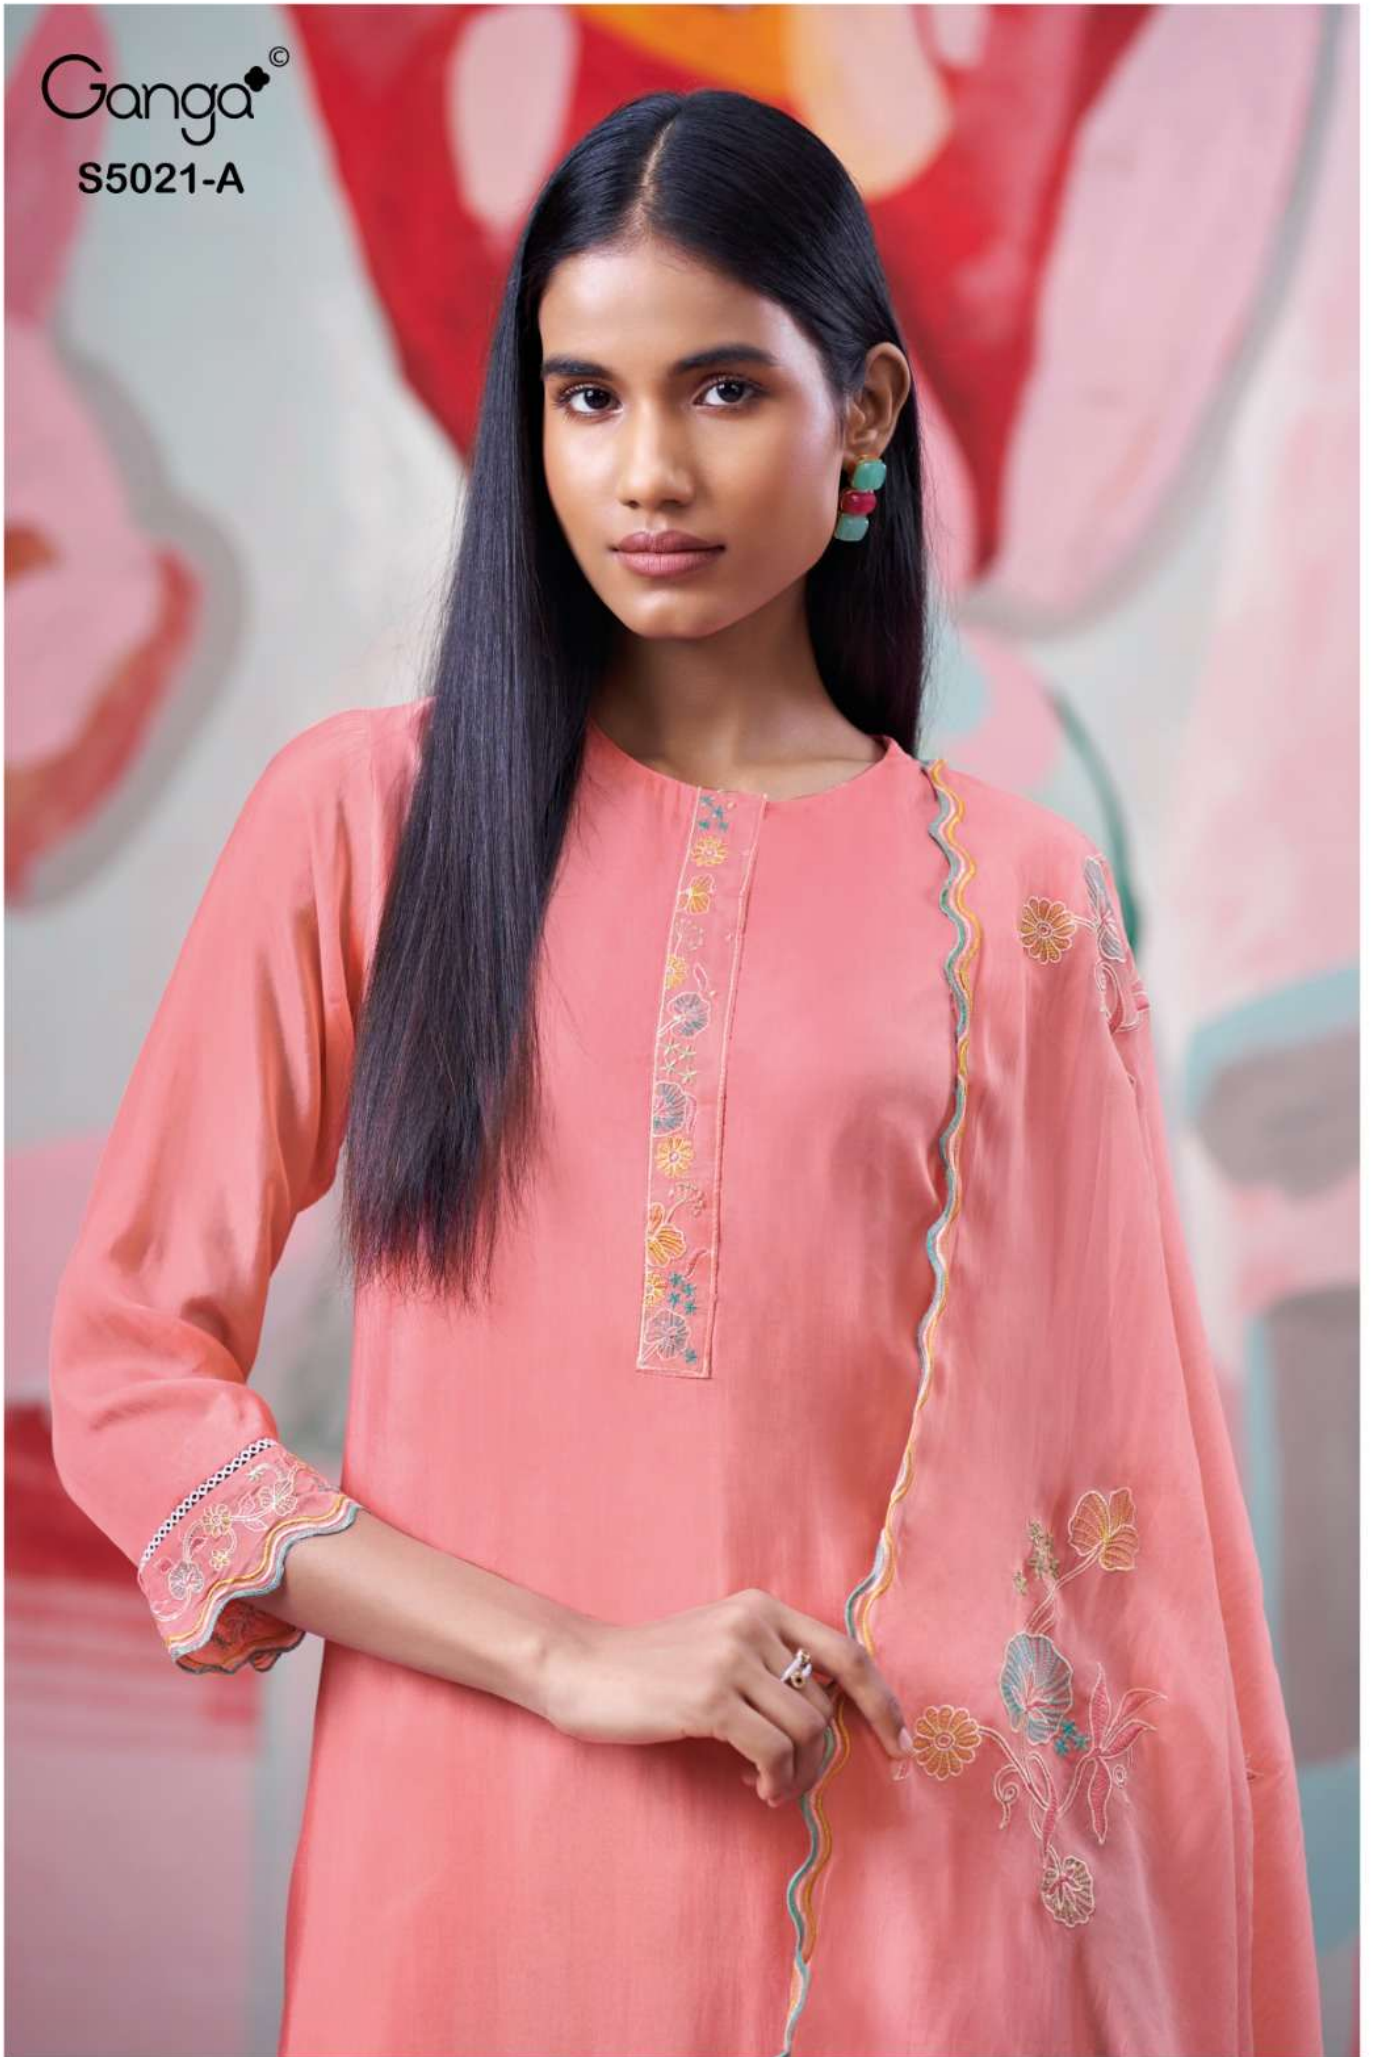

Ganga®

S5021-A