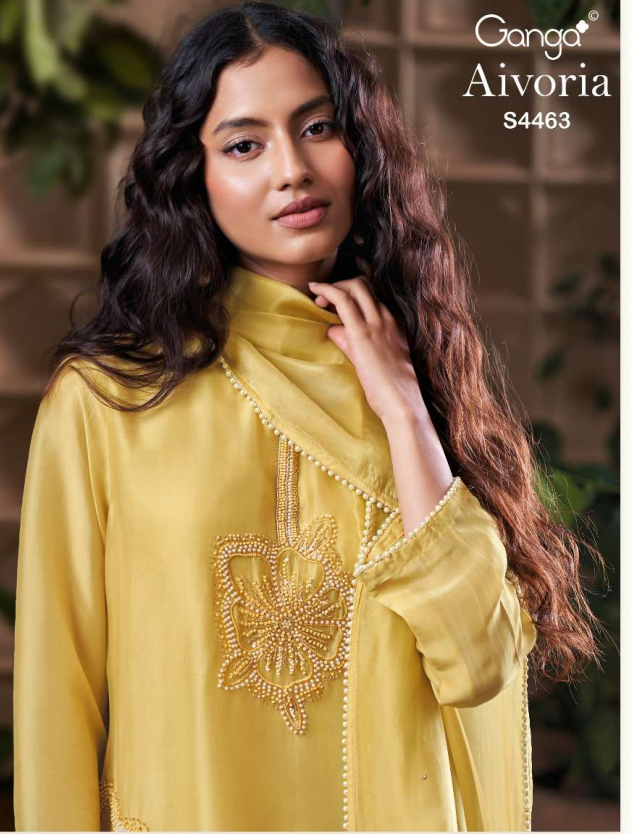

Ganga[®]
Aivoria
S4463

Ganga®

Ganga®
Aivoria
S4463

Aivoria
S4463

DESCRIPTION

~TOP~

PREMIUM PURE BEMBERG SILK SATIN SOLID COLOR
WITH BEADS EMBROIDERY, BEADS LACE BORDER
DAMAN & SLEEVES.

~BOTTOM~

PREMIUM PURE VISCOSE SILK SOLID COLOR.

~DUPATTA~

PREMIUM PURE BEMBERG SILK SATIN SOLID COLOR
WITH BADLA WORK & BEADS LACE BORDER.

WHOLESALE PRICE
2880/- EACH+GST(EXTRA)

HSN CODE- 540834

MOQ : 64 PCS

TOTAL SUITS-03