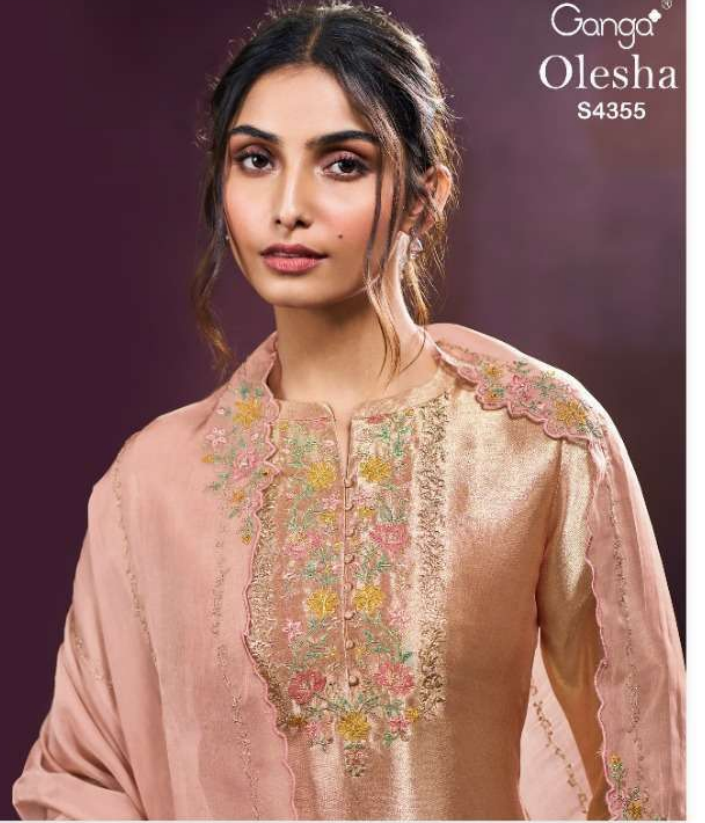

Ganga®
Olesha
S4355

S4355-A

S4355-B

S4355-C

S4355-D

Ganga®
Olesha
S4355- A/B/C/D

Ganga®
Olesha
S4355

Ganga®
S4355-D

Ganga®
Olesha
S4355

Olesha
S4355

—DESCRIPTION—

~TOP~

PREMIUM PURE BEMBERG SILK JACQUARD
SOLID COLOR WITH EMBROIDERY, JARI HAND WORK
LACE ON DAMAN & SLEEVES.

~BOTTOM~

PREMIUM PURE VISCOSE SILK SOLID COLOR.

~DUPATTA~