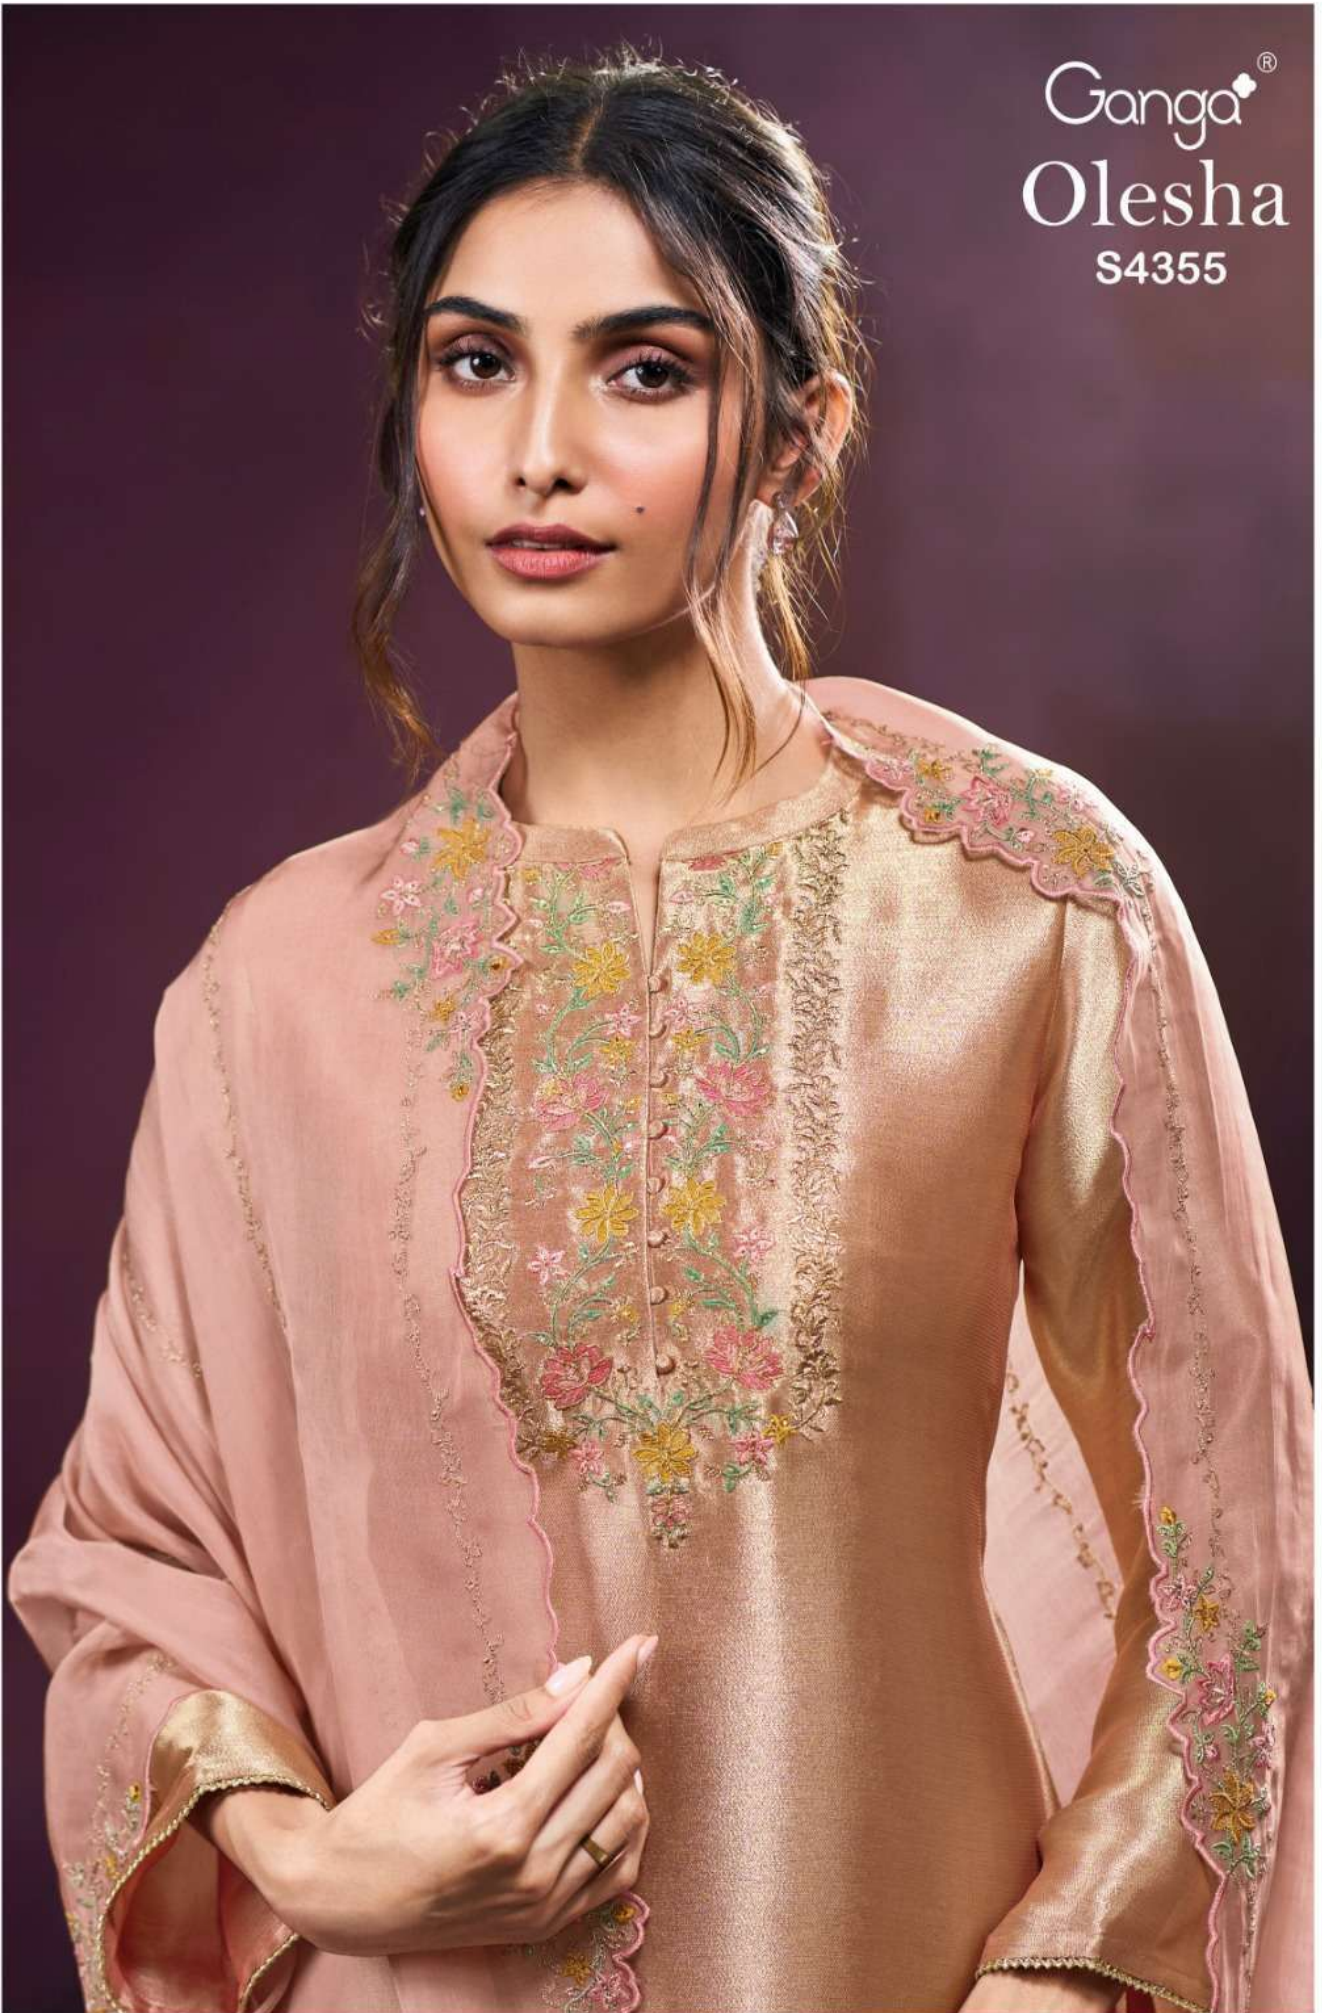

Ganga®
Olesha
S4355

S4355-A

S4355-B

S4355-C

S4355-D

Ganga®
Olesha
S4355- A/B/C/D

Ganga®
Olesha
S4355

Ganga®
S4355-D

Ganga®
Olesha
S4355

Olesha
S4355

—DESCRIPTION—

~TOP~

PREMIUM PURE BEMBERG SILK JACQUARD
SOLID COLOR WITH EMBROIDERY, JARI HAND WORK
LACE ON DAMAN & SLEEVES.

~BOTTOM~

PREMIUM PURE VISCOSE SILK SOLID COLOR.

~DUPATTA~