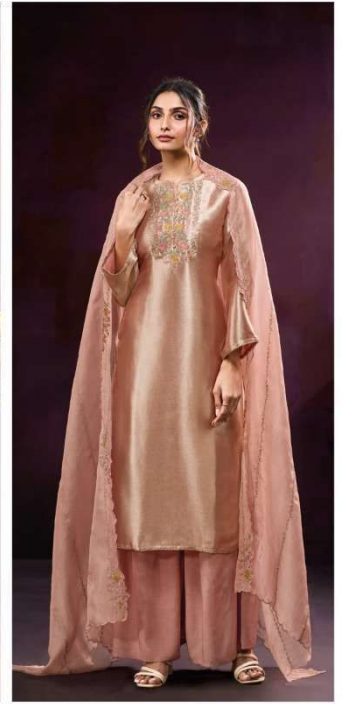

Ganga®
Olesha
S4355

S4355-A

S4355-B

S4355-C

S4355-D

Ganga®
Olesha
S4355- A/B/C/D

Ganga®
Olesha
S4355

Ganga®
S4355-D

Ganga®
Olesha
S4355

Olesha
S4355

—DESCRIPTION—

~TOP~

PREMIUM PURE BEMBERG SILK JACQUARD
SOLID COLOR WITH EMBROIDERY, JARI HAND WORK
LACE ON DAMAN & SLEEVES.

~BOTTOM~

PREMIUM PURE VISCOSE SILK SOLID COLOR.

~DUPATTA~